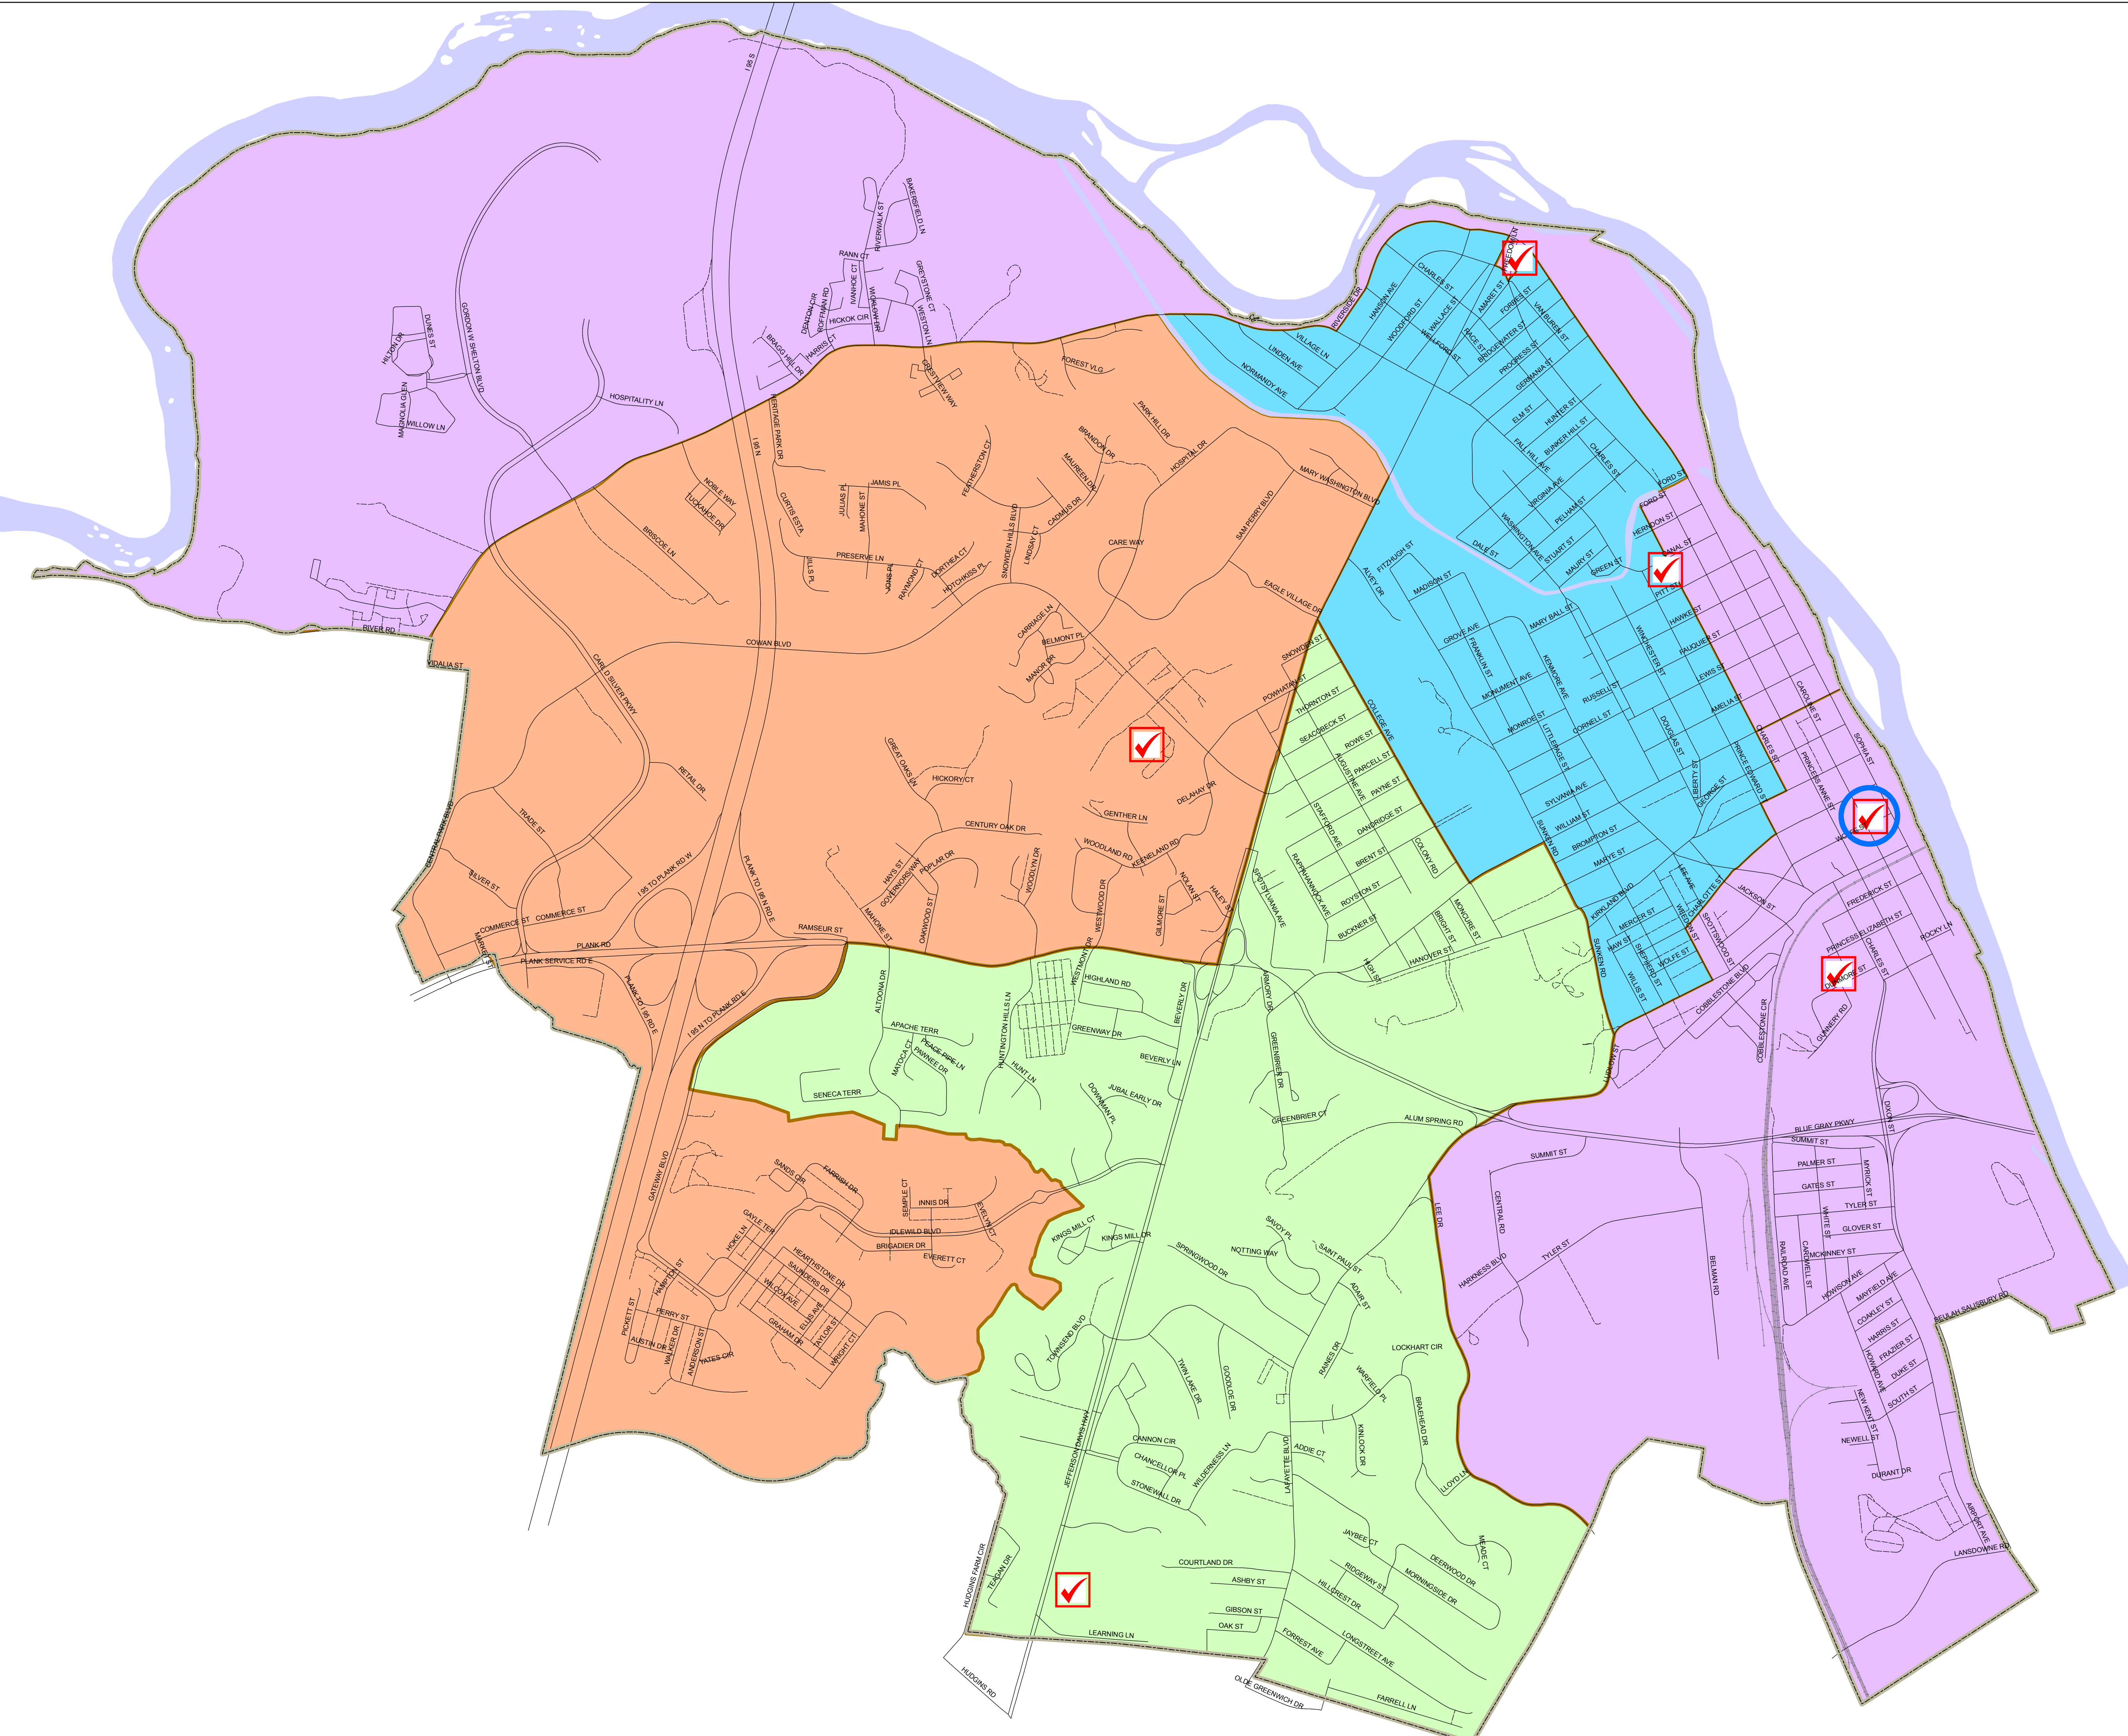

City of Fredericksburg, VA

# Map of Wards

Date: January 4, 2017

## Legend

-  Ward 1: Precinct 101: Hugh Mercer Elementary School (2100 Cowan Blvd.)
-  Ward 2: Precinct 201: Dorothy Hart Community Center (408 Canal St.)
-  Ward 3: Precinct 301: Lafayette Upper Elementary School (3 Learning Ln., Gymnasium)
-  Ward 4: Precinct 401: New City Fellowship Church (200 Prince Edward St.)  
Precinct 402: VFW Post 3103 (2701 Princess Anne St.)
-  Polling Locations (See addresses above)
-  Precinct 402  
 Precinct 401  
Ward 4 Precinct Division Line (William St from Charles St. to river)
-  Central Absentee Precinct: Executive Plaza Bldg. (601 Caroline St., Suite 500-A)