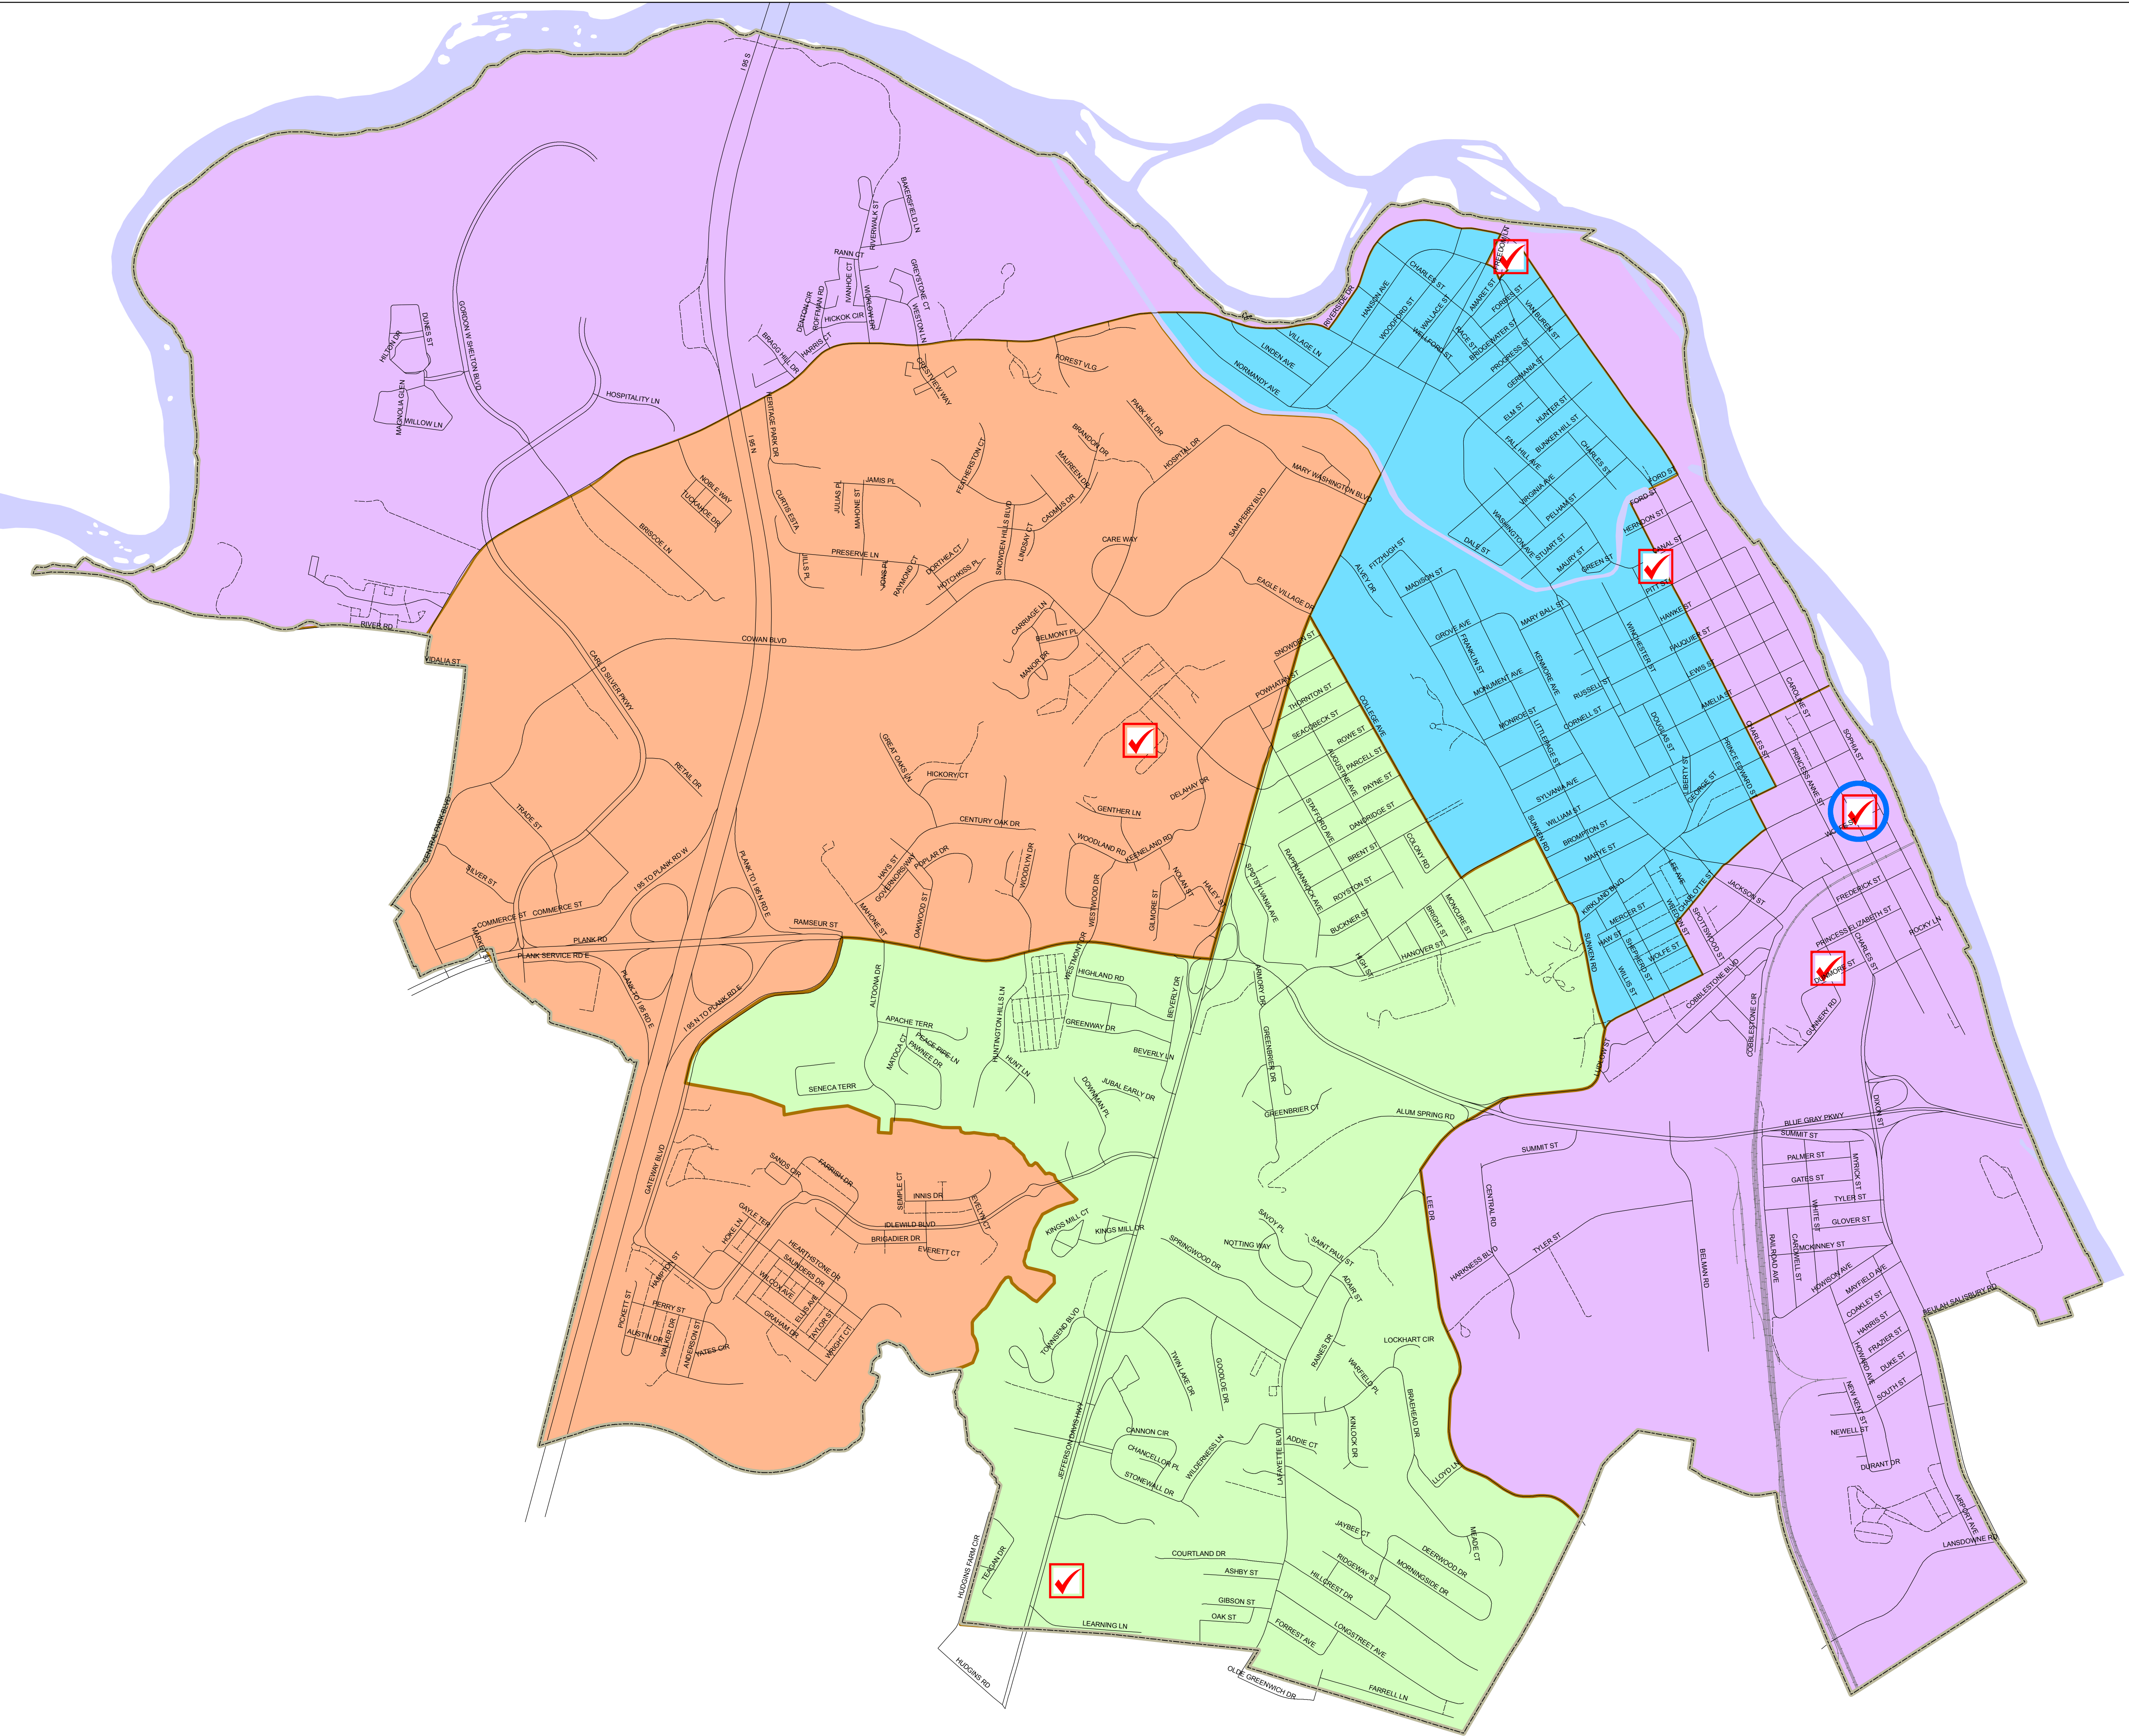

City of Fredericksburg, VA

Map of Wards

Date: January 4, 2017

Legend

-  Ward 1: Precinct 101: Hugh Mercer Elementary School (2100 Cowan Blvd.)
-  Ward 2: Precinct 201: Dorothy Hart Community Center (408 Canal St.)
-  Ward 3: Precinct 301: Lafayette Upper Elementary School (3 Learning Ln., Gymnasium)
-  Ward 4: Precinct 401: New City Fellowship Church (200 Prince Edward St.)
Precinct 402: VFW Post 3103 (2701 Princess Anne St.)
-  Polling Locations (See addresses above)
-  Precinct 402
 Precinct 401
-  Ward 4 Precinct Division Line (William St from Charles St. to river)
-  Central Absentee Precinct: Executive Plaza Bldg. (601 Caroline St., Suite 500-A)