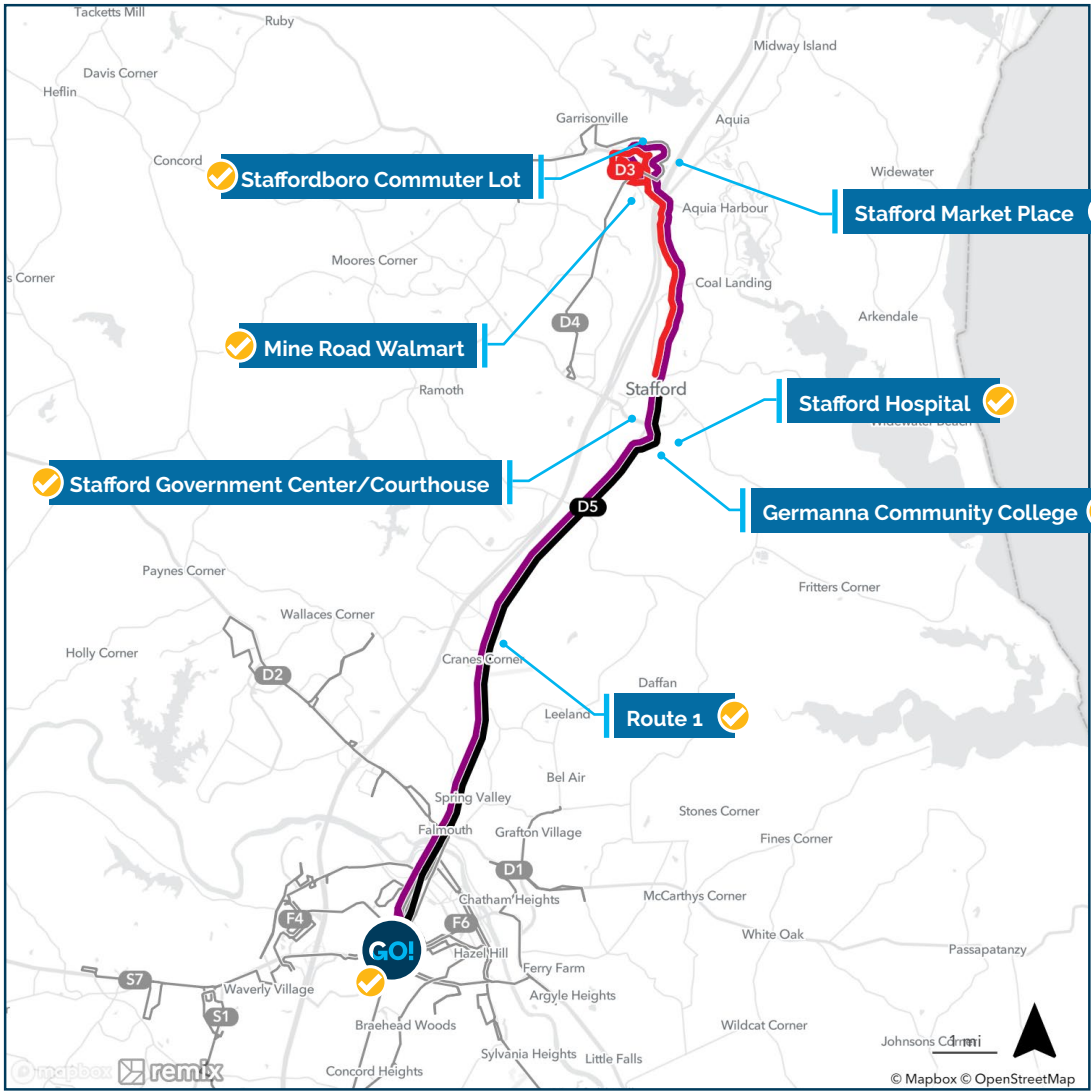

D3

Central Station | Stafford Market Place | Doc Stone

D5

Central Station | Stafford Courthouse

D7

Central Station | Stafford Courthouse | Stafford Market Place

**POTENTIAL
NEW ROUTE**

LEGEND

-  FXBGO Central
-  D3 Existing
-  D5 Existing
-  D7 Proposed
-  Other Routes

WHAT IS CHANGING?

- + Combines the D3 and the D5 into a new route D7
- + Improves frequency to every 60 minutes
- + Adds weekend service

WHAT IS STAYING THE SAME?

- ✓ Maintains service to
 - » FXBGO Central
 - » Route 1
 - » Germanna Community College
 - » Stafford Hospital
 - » Stafford Government Center/ Courthouse
 - » Stafford Market Place
 - » Staffordboro Commuter Lot
 - » Mine Road Walmart