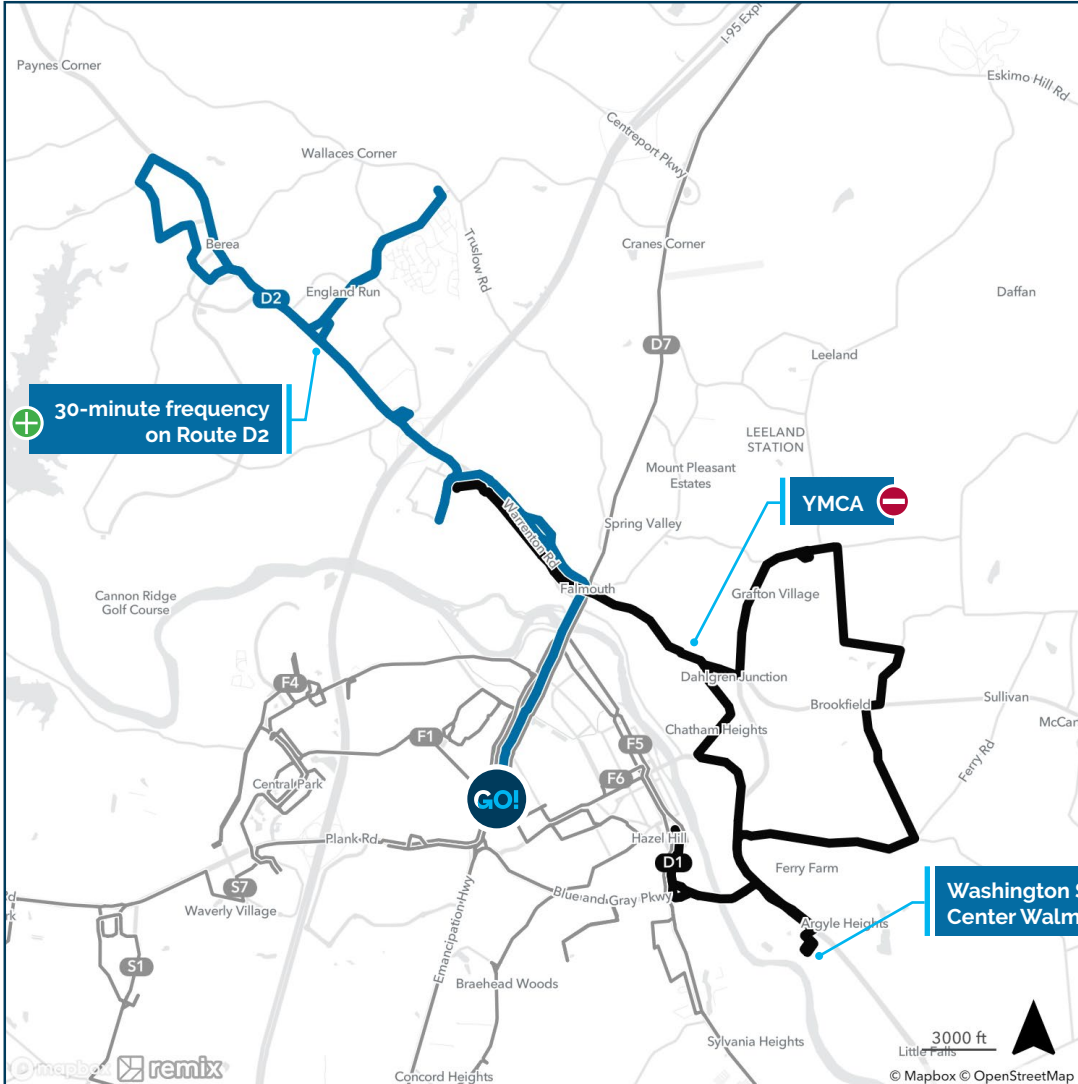

OPTION 2

LEGEND

-  FXBGO Central
-  D1 (Eliminated)
-  D2 (Improved Frequency)
-  Other Routes

WHAT IS CHANGING?

Increases frequency on Route D2 by eliminating Route D1

-  Removes D1 service to
 - » Washington Square Center Walmart
 - » YMCA
-  Improves frequency on Route D2 to every 30 minutes