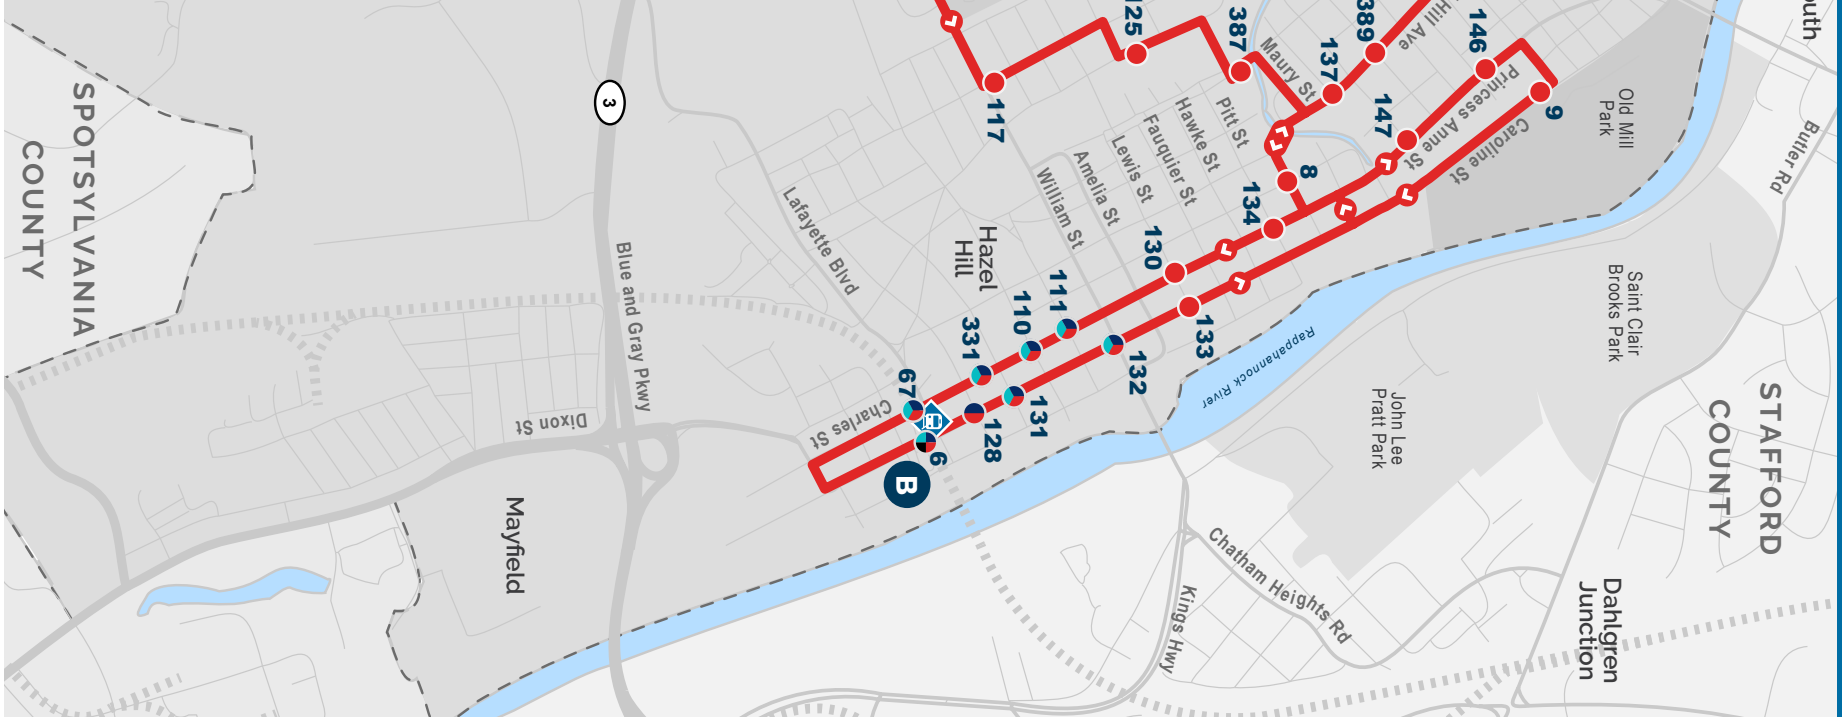

ROUTE F5

Central Station | Train Station

- Central Station
- Univeristy of Mary Washington Train Station
- Downtown Parking Garage
- Visitors Center
- Mary Washington Hospital
- Eagle Village
- Fredericksburg Shopping Center
- Dorothy Hart Community Center

- **FREDERICKSBURG DOWNTOWN LOOP**
- F5 Bus Stop
- ↔ Route Direction

- F5 and F4 Bus Stop
- F5 and EX Bus Stop
- F5, F4 and D2 Bus Stop
- F5, F4, EX and Bus Stop
- F5, F4, EX, D1 and Bus Stop
- Central Station
- Amtrak Train Station

Route F5

Central Station | Train Station

1	Central Station
:30	

6	Caroline St. (Train Station)
:45	

Stops After Time Point A

Stop #	Destination
158	Eagle Village Center (Giant)
123	College Ave. Rowe St.
5	University of Mary Washington (Main Entrance)
117	Littlepage St. William St
125	Monroe St. Kenmore Ave.
387	Washington Ave. Mary Ball St.
8	Canal St. (Dorothy Hart Community Center)
134	Princess Anne St. Hawke St.
130	Princess Anne St. Lewis St.
111	Princess Anne St. George St
110	Princess Anne St. Hanover St. (City Hall)
331	Princess Anne St. Wolfe St.
67	Princess Anne St. Frederick St.

Stops After Time Point B

Stop #	Destination
128	Caroline St. (Executive Plaza Parking Garage)
131	Caroline St. Charlotte St. (Visitors Center)
132	Caroline St. William St.
133	Caroline St. @ Library
147	Princess Anne St. at Dowling Sign
146	Princess Anne St. (Carl's Ice Cream)
9	Caroline St. @ Mill Park Terrace
8	Canal St. @ Dorothy Hart Community Center
389	Fall Hill Ave. Virginia Ave.
139	Fall Hill Ave. Germania St.
154	Fredericksburg Shopping Center Fall Hill Ave.
336	Mary Washington Blvd. (CVS)
3	Mary Washington Hospital (Main Entrance)
538	Sam Perry Blvd. (Moss Free Clinic)
49	Care Way #1
50	Care Way #2
495	Hospital Dr. Park Hill Dr. (Emergency Entrance)
155	Washington Blvd. (Snowden Office Park)
157	Emancipation Hwy. (Stratford Square Apts.)
158	Eagle Village Shopping Center (Giant)