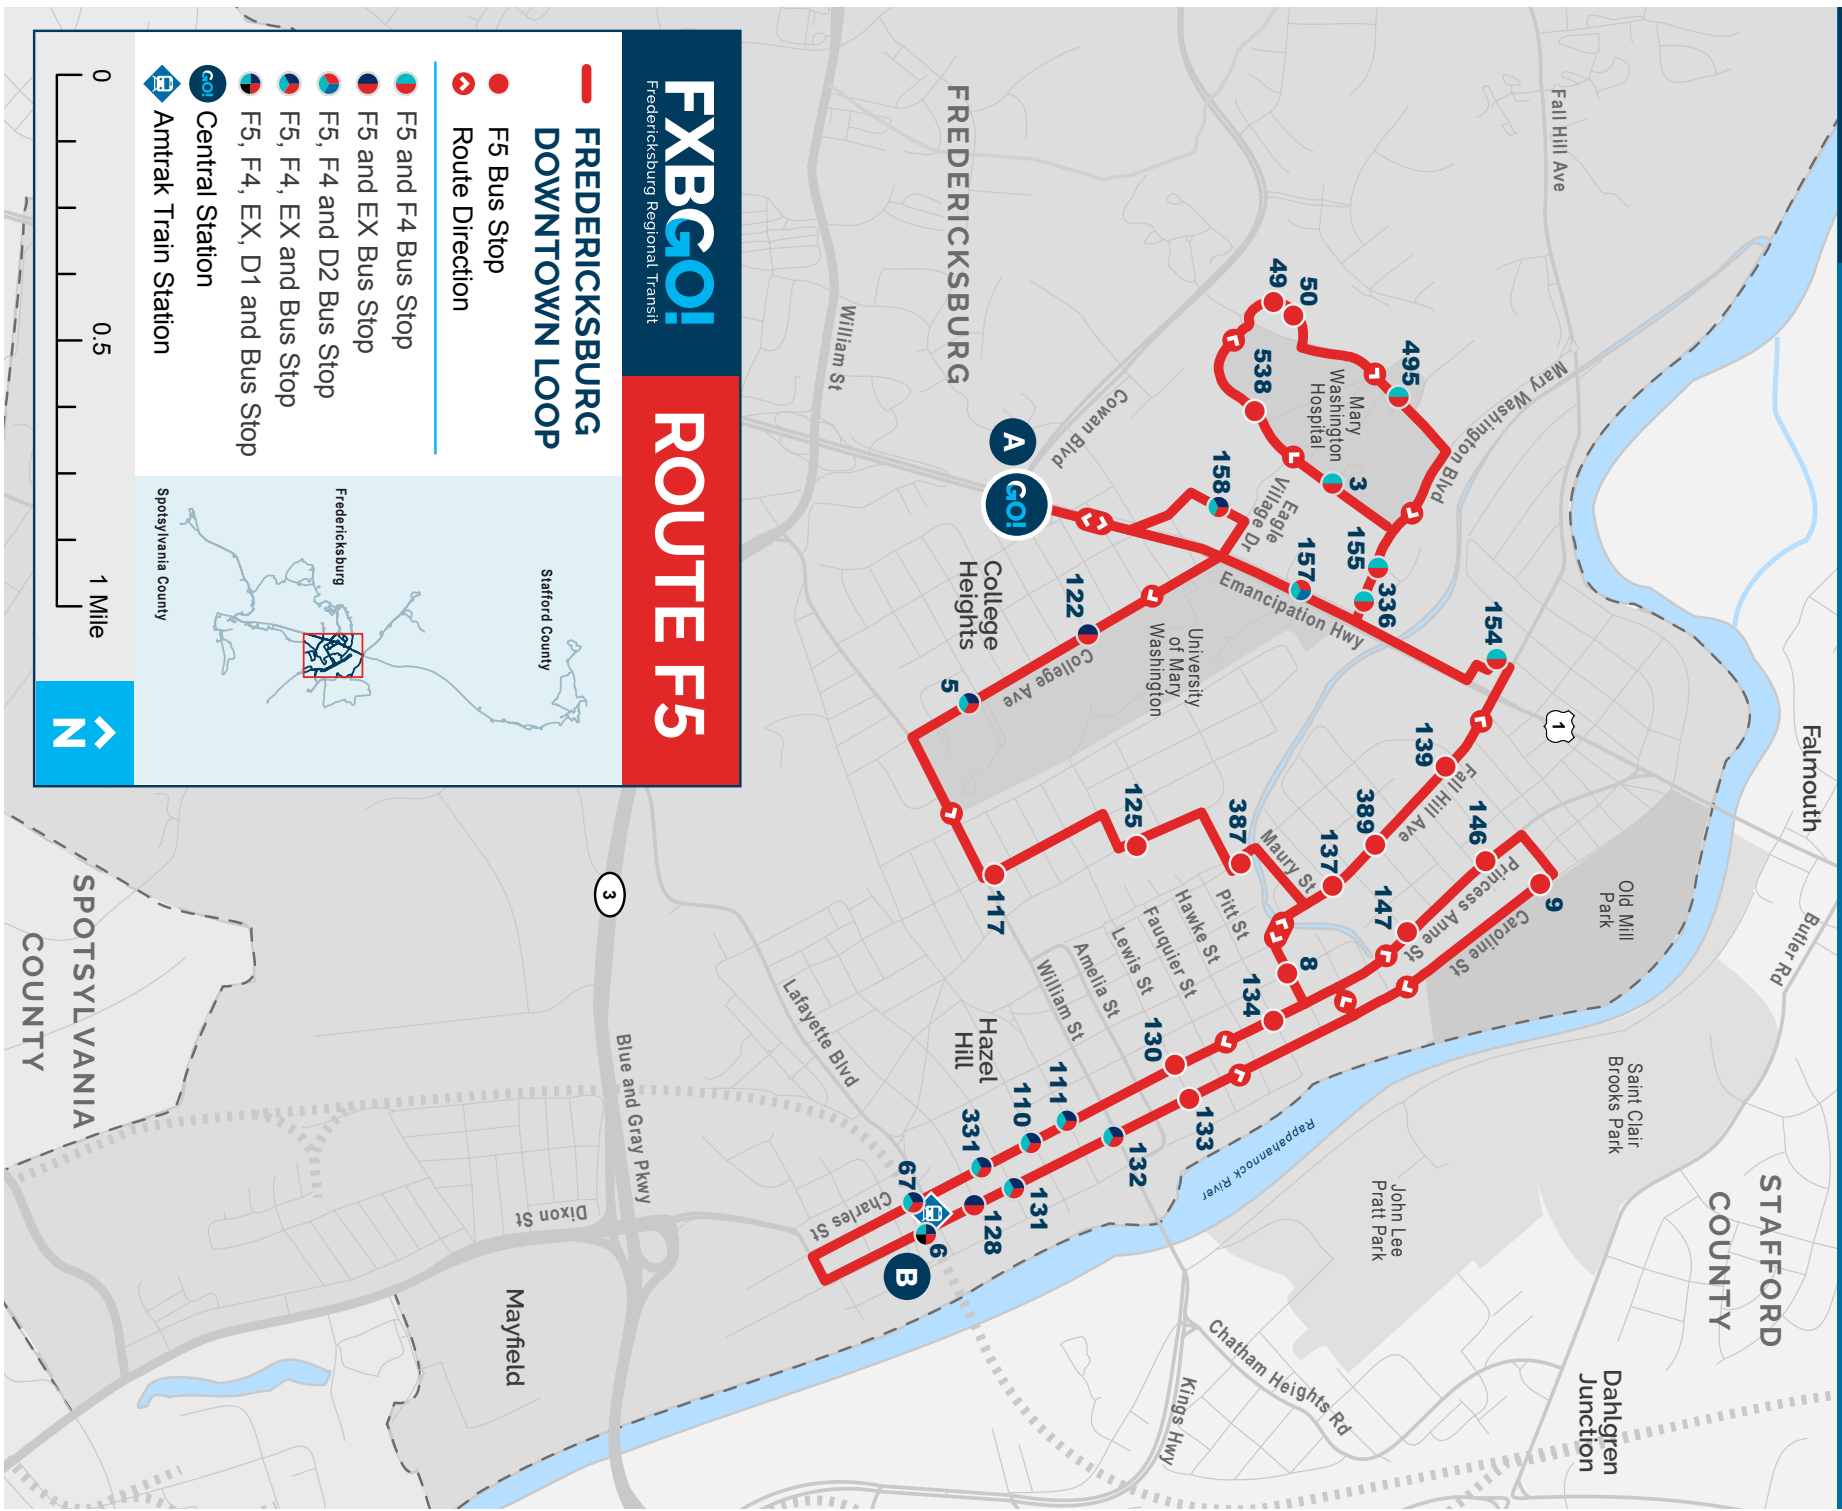

ROUTE F5

Central Station | Train Station

- Central Station
- Univeristy of Mary Washington Train Station
- Downtown Parking Garage
- Visitors Center
- Mary Washington Hospital
- Eagle Village
- Fredericksburg Shopping Center
- Dorothy Hart Community Center

Customer Service Hours:
Monday - Friday
6:30 am – 8:30 pm

540.372.1222
rideFXBGO.com

Revised October 2023

TIMEPOINTS

- **A** Central Station
- **B** Caroline St. (Train Station)