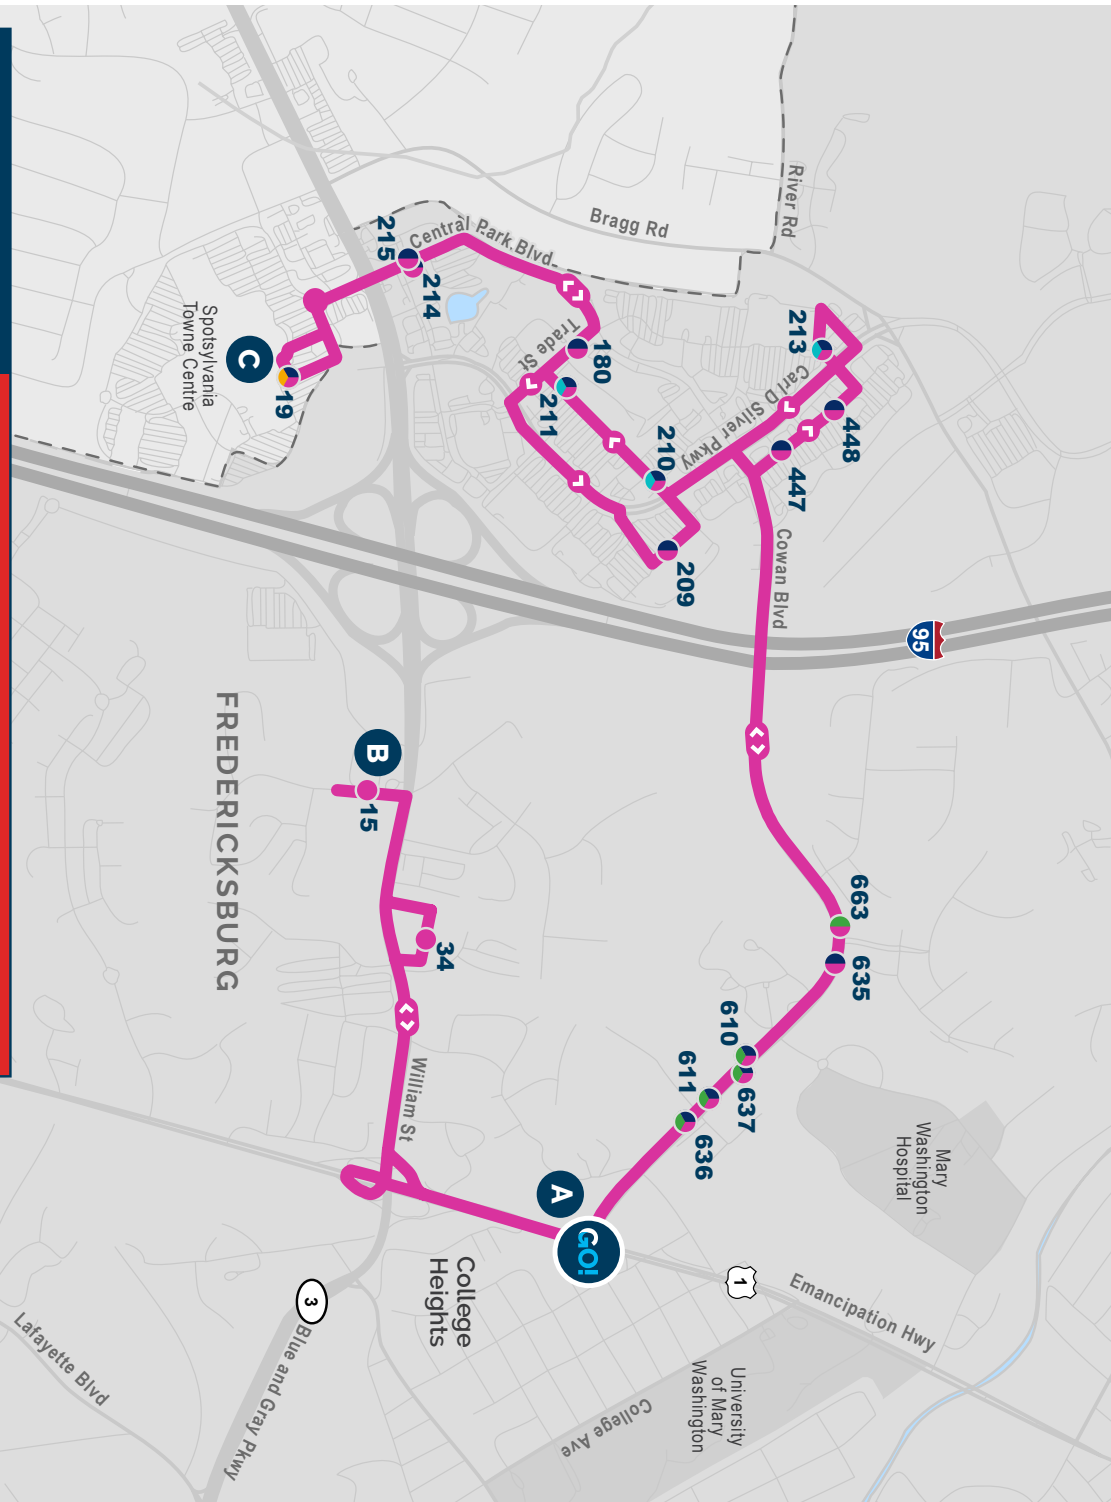

ROUTE F1

Central Station | Guitar Center | Greenbrier Shopping Center

- Central Park
- Madonna House
- The Evergreens
- Monticello Apartments
- Belmont Apartments
- Snowden Village Apartments
- Hugh Mercer Elementary School
- Spotsylvania Towne Centre
- Westwood Shopping Center
- Altoona Drive

ROUTE F1

CENTRAL STATION | CENTRAL PARK | SPOTSYLVANIA TOWNE CENTRE

- F1 Bus Stop
- Route Direction
- F1 and EX Bus Stop
- F1 and F2 Bus Stop
- Central Station
- F1, EX and F2 Bus Stop
- F1, EX and F4 Bus Stop
- F1, EX and S1 Bus Stop

SPOTSYLVANIA COUNTY

SPOTSYLVANIA COUNTY

Route F1

Central Station | Greenbrier Shopping Center | Guitar Center Center

A

1	Central Station
:30	

Stops After Time Point A

Stop #	Destination
34	Plank Rd. Westwood Shopping Center (Staples)

C

19	Spotsylvania Towne Centre (Guitar Center)
:00	

Stops After Time Point C

Stop #	Destination
214	Central Park Blvd. Commerce St
180	Trade St. Central Park Blvd. (Target)
209	Central Park (Kohl's)
663	Cowan Blvd. Snowden Hills (Evergreens Apts.)
610	Cowan Blvd. (The Commons Apts.)
611	Cowan Blvd. (Hugh Mercer Elem. School)