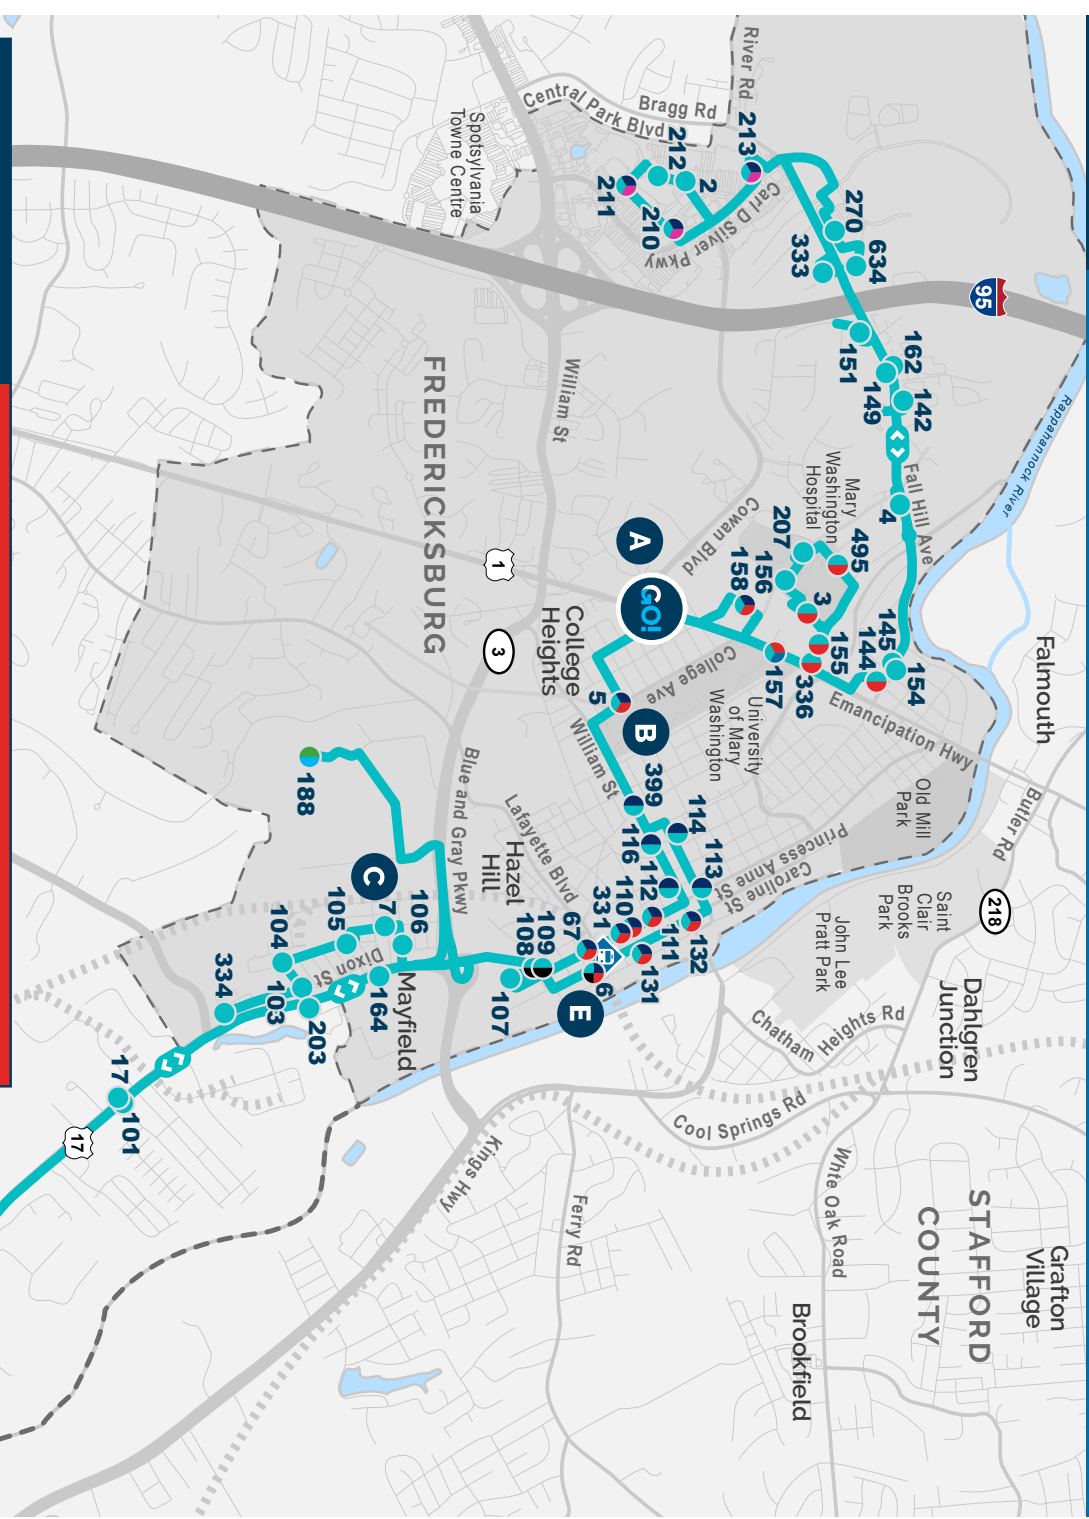

## Central Station | Tidewater Trail | Train Station

- University of Mary Washington
- City Hall
- Post Office
- Princess Anne Train Station
- Hazel Hill Apartments
- Tidewater Trail WaWa
- River Club Shopping Center
- Caroline Street Train Station
- Executive Plaza

Monday - Friday:  
8:30 am – 7:30 pm

540.372.1222  
rideFXBGO.com

Revised April 2023

- TIME POINTS**
- A** Central Station
  - B** University of Mary Washington
  - C** White St. | Glover St.
  - D** Tidewater Trail (River Club Shopping Center)
  - E** Caroline St. (Train Station)

# FXBGO! ROUTE F4

Fredericksburg Regional Transit

**CENTRAL STATION | FALL HILL AVE | SHOPS AT RIVER CLUB**

- F4 Bus Stop
- Route Direction
- F4 and D1 Bus Stop
- F4 and F5 Bus Stop
- F4 and EX Bus Stop
- Central Station
- Amtrak Train Station
- F4 and F2 Bus Stop
- F4, F1 and EX Bus Stop
- F4, F5, EX and Bus Stop
- F4, F5 and D1 Bus Stop
- F4, F5 and D2 Bus Stop

### Stops After Time Point A

Stop #	Destination
105	Howard Ave.   Mayfield Ave.
104	Howard Ave.   South St.
103	Airport Ave.   South St.
334	Airport Ave.   Oldfield St.
101	Tidewater Trail (WaWa)