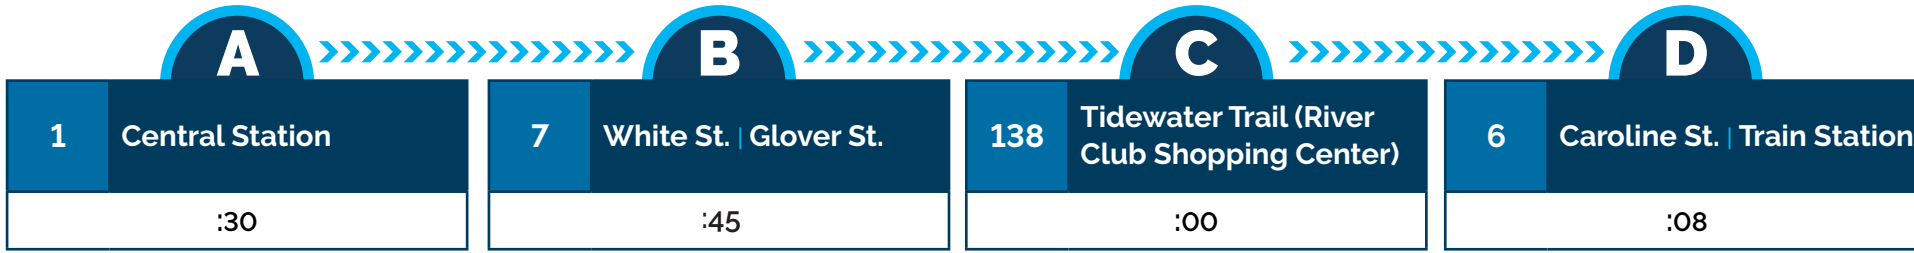

Route F4A

Central Station | Tidewater Trail | Train Station

Stops After Time Point A

Stop #	Destination
5	University of Mary Washington (Main Entrance)
116	William St. | Barton St.
112	William St. | Prince Edward St.
111	Princess Anne St. | George St.
110	Princess Anne St. | Hanover St. (City Hall)
331	Princess Anne St. | Wolfe St. (Post Office)
67	Princess Anne St. (Train Station)
107	Princess Anne St. (Hazel Hill Apartments)
109	Dixon St. | Charles St.
188	Central St. (Thurman Brisben Center | RGI Laundry)
106	Tyler St. | Myrick St.

Stops After Time Point A

Stop #	Destination
105	Howard Ave. | Mayfield Ave.
104	Howard Ave. | South St.
103	Airport Ave. | South St.
334	Airport Ave. | Oldfield St.
101	Tidewater Trail (WaWa)

Stops After Time Point A

Stop #	Destination
17	Dixon St. | Church St.
203	Dixon St. | Bowman Dr.
164	Dixon St. (Dixon Street Park)
108	Dixon St. | Charles St.

Stops After Time Point D

Stop #	Destination
128	Caroline St. | Wolfe St. (Executive Plaza | Parking Garage)
131	Caroline St. | Charlotte St. (Visitor Center)
132	Caroline St. | William St.
113	Amelia St. | Prince Edward St.
114	Amelia St. | Douglas St.
115	William St. | Kenmore Ave.
5	University of Mary Washington (Main Entrance)

■ Time Point Stop Number

■ Time Point

Times are approximate and may vary slightly due to traffic and weather. Please arrive at your stop five (5) minutes early. Passengers must be visible and at the bus stop sign in order for the Bus Operator to stop.

* After 4:30 PM the F4A will provide the following trips starting at: 5:30 PM, 7:30 PM

GO! Fare Free.

TRACK YOUR BUS!

RouteShout 2.0

1. 1 Download the free app from [Google Play](#) or the [Apple Store](#)
2. 2 Enable "Locate Me" in your settings
3. 3 Select your agency - **Fredericksburg Regional Transit**
4. 4 Track your bus arrival and departure times by route, address or location

GET SERVICE ALERTS

1. 1 Go to Fredericksburgalert.com
2. 2 Create an account
3. 3 Select "FXBGO" under Alert Subscriptions
4. 4 Click save
5. 5 Get notifications by text or email

Let's get **GO!ng**