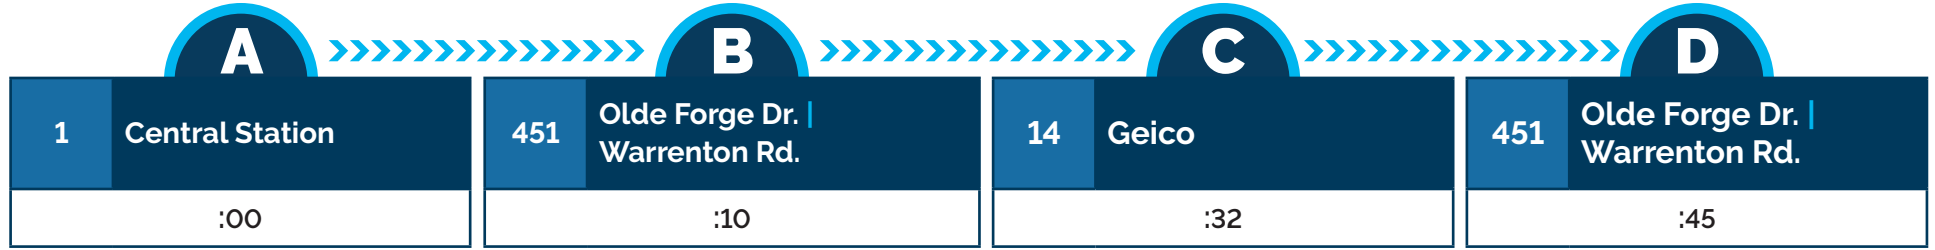

CENTRAL STATION

- D2 Bus Stop
- Route Direction
- D2 and D1 Bus Stop
- D2, F4 and F5 Bus Stop
- Central Station

0 0.5 1 Mile

Fredericksburg Stafford County Spotsylvania County

North Arrow

Route D2

Central Station | Olde Forge Dr. | Geico