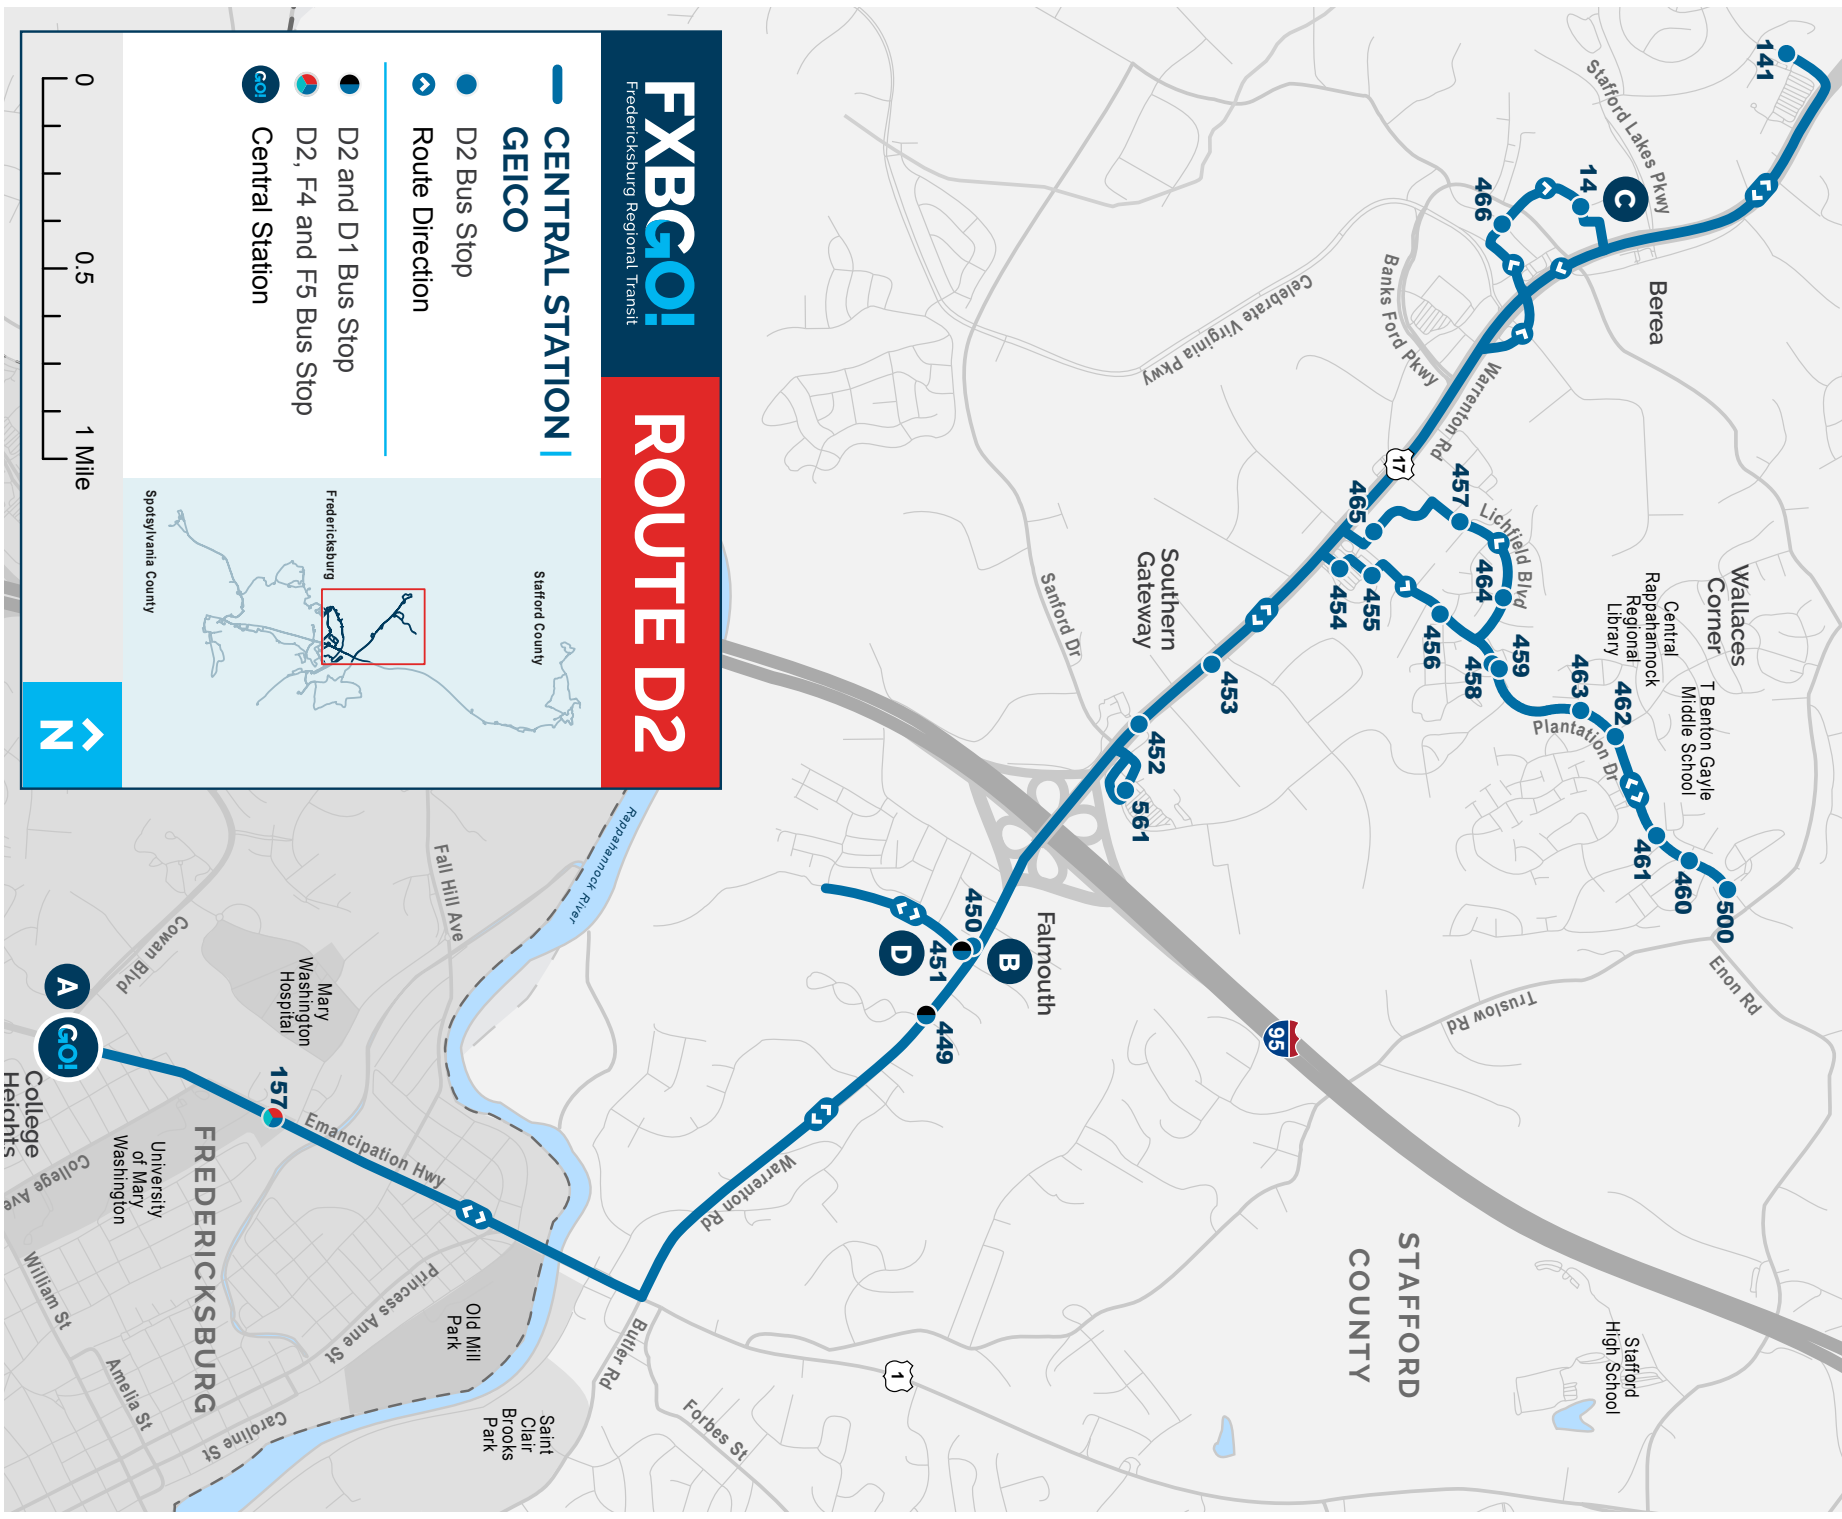

ROUTE D2

Central Station | Geico |
Olde Forge Dr.

- Target
- Clarion Inn
- England Run Shopping Center
- Taco Bell
- Goodwill
- English Oaks
- McDonald's - Spring Knoll Plaza
- Giant - Celebrate VA Shopping Center
- Walmart - Village Pkwy

Customer Service Hours:
Monday - Friday
6:30 am – 8:30 pm

540.372.1222
rideFXBGO.com

Revised September 2023

TIME POINTS
A Central Station | **B** D Olde Forge Dr. | Warrenton Rd. | **C** GEICO

FXBGO! Fredericksburg Regional Transit
ROUTE D2

CENTRAL STATION

- D2 Bus Stop
- Route Direction
- D2 and D1 Bus Stop
- D2, F4 and F5 Bus Stop
- Central Station

0 0.5 1 Mile

Fredericksburg Stafford County Spotsylvania County

North Arrow