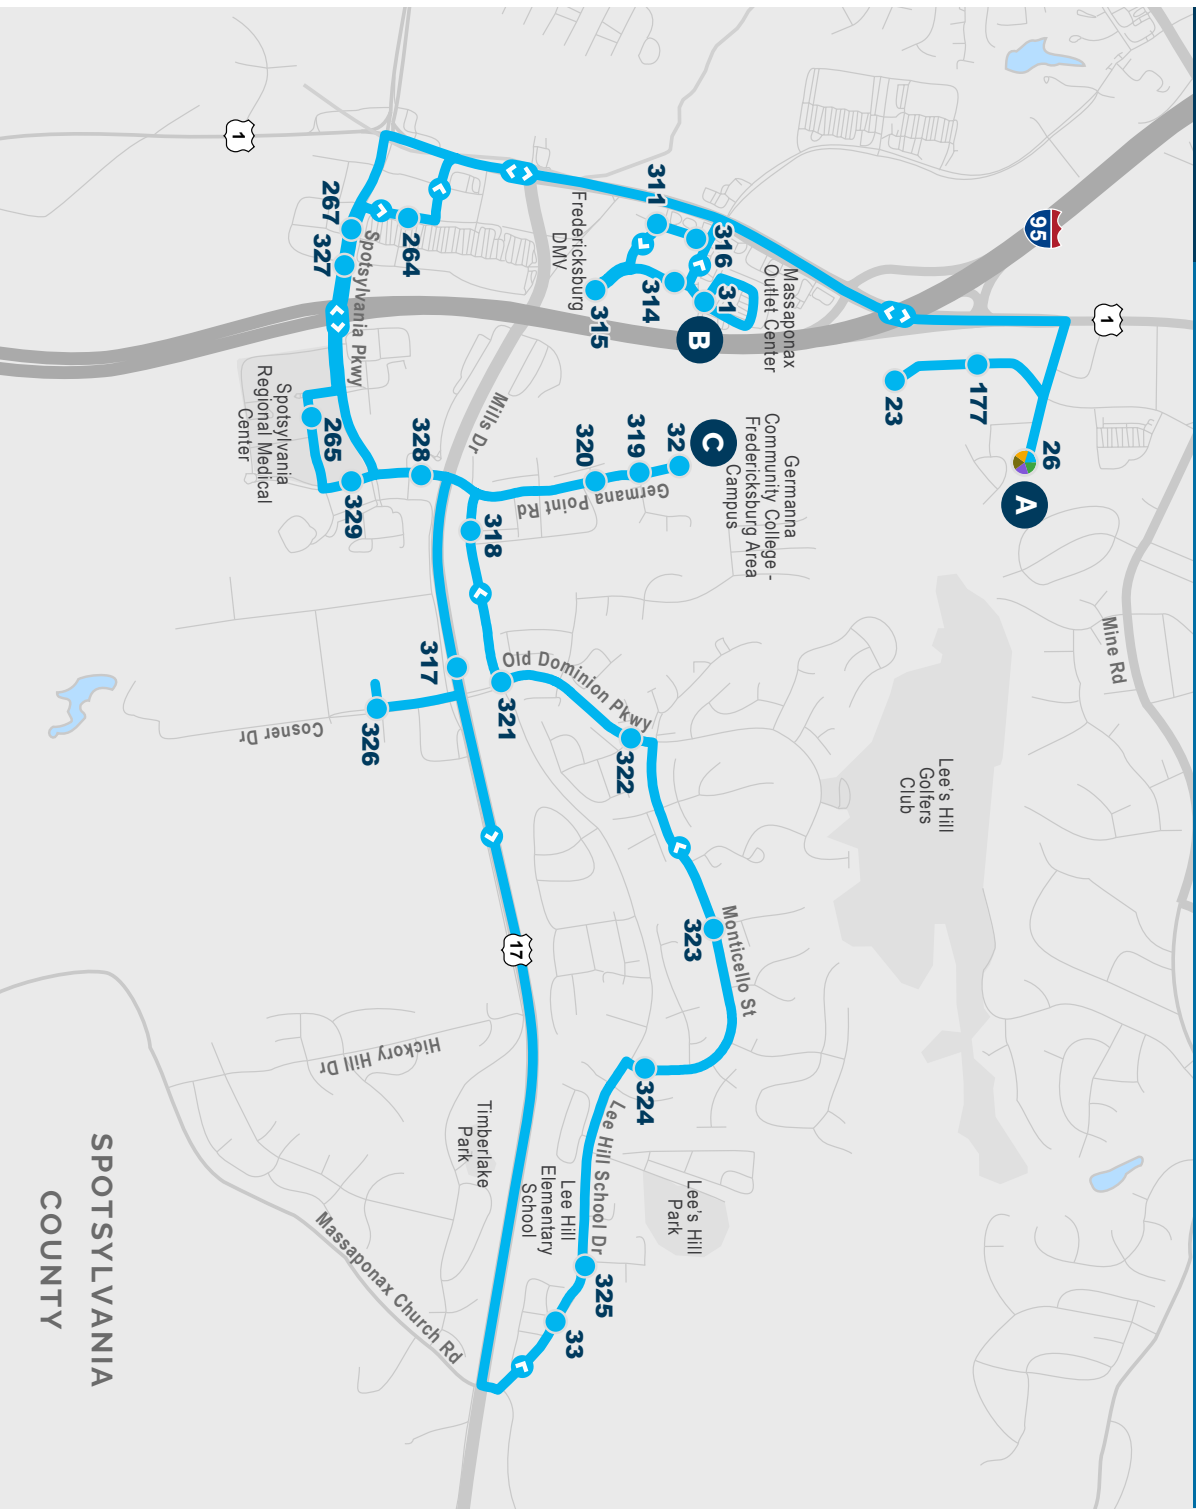

FXBGO! ROUTE S5

Fredericksburg Regional Transit

LEE'S HILL CENTER | GERMANNA
COMMUNITY COLLEGE

- S5 Bus Stop
- ↻ Route Direction
- S1, S4, S5, F2, and F3 Bus Stop

Route S5

Lee's Hill | Massaponax Outlet Center | Germanna Community College

Stops After Time Point B

Stop #	Destination
316	Southpoint Pkwy. (Visitor Center)
267	Spotsylvania Pkwy (Jo-Ann Fabrics)
265	Spotsylvania Pkwy (Spotsylvania - Regional Medical Center)
329	Hospital Blvd Spotsylvania Pkwy.
317	Mills Dr. Cosner Dr.
326	Cosner Dr. (Massaponax Medical Park)
33	Lee Hill School Rd. (Timber Ridge)
325	Lee Hill School Rd. Ashley Dawn Ct.
324	Lee Hill School Rd. Monticello St.
323	Monticello St. Fendale Lane
322	Old Dominion Pkwy. Monticello St.
318	Lee Hill School Rd. Plaza View Way
319	Germanna Point Dr. Cotter Rd.

Stops After Time Point C

Stop #	Destination
320	Germanna Point Dr. Matti Hill Ct.
328	Hospital Blvd Mills Dr.
265	Spotsylvania Pkwy (Spotsylvania Regional Medical Center)
327	Spotsylvania Parkway (Pratt Medical)
264	Cosner's Corner Shopping Center Latitude St.
311	Southpoint Plaza Way (Burger King)
315	Southpoint Centre Blvd. (DMV)
314	Southpoint Centre Blvd. Southpoint Pkwy

Stops After Time Point D

Stop #	Destination
316	Southpoint Pkwy. (Visitor Center)
177	Spotsylvania Ave. (Truong)
23	Spotsylvania Ave. (Cul-de-sac)

■ Time Point Stop Number

■ Time Point

Times are approximate and may vary slightly due to traffic and weather. Please arrive at your stop five (5) minutes early. Passengers must be visible and at the bus stop sign in order for the Bus Operator to stop.