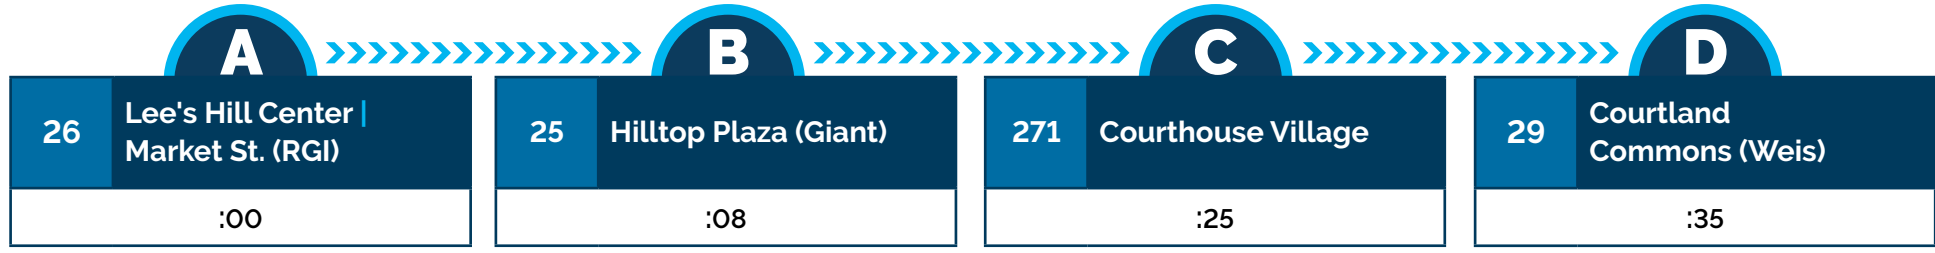

Route S4

Lee's Hill | Giant | Courthouse Village | Weis

Stops After Time Point A

Stop #	Destination
262	Southpoint Pkwy. (Walmart)
260	Ballantraye Dr. | Gideon Ct.
391	Breezewood Shopping Center (Cleaners)
310	Breezewood Shopping Center
256	Georgetown Dr. (Burger King)

Stops After Time Point C

Stop #	Destination
395	Spotslee Dr. | Hardee St.
300	Hardee St. | General Dr.
301	Keswick Dr. | Crismond Lane
302	Brock Rd. (RACSB)
603	Poole Dr. | Crestar Dr.
27	Rt. 208 (Marshall Center)
304	Holbert Building | Judicial Center
306	Courthouse Rd. (Git-N-Go)

Stops After Time Point D

Stop #	Destination
307	Brittany Commons Blvd. (Brittany Commons Apts.)
166	Brittany Commons Blvd. (Enoch George Manor)
28	Brittany Commons Blvd. (Asbury Manor)
310	Breezewood Shopping Center
391	Breezewood Shopping Center (Cleaners)
174	Lee's Hill Center (Ruby Tuesday | Auto Zone)

- Time Point Stop Number
- Time Point

Times are approximate and may vary slightly due to traffic and weather. Please arrive at your stop five (5) minutes early. Passengers must be visible and at the bus stop sign in order for the Bus Operator to stop.

GO! Fare Free.

TRACK YOUR BUS!

1. 1 Download the free app from [Google Play](#) or the [Apple Store](#)
2. 2 Enable "Locate Me" in your settings
3. 3 Select your agency - **Fredericksburg Regional Transit**
4. 4 Track your bus arrival and departure times by route, address or location

GET SERVICE ALERTS

1. 1 Go to Fredericksburgalert.com
2. 2 Create an account
3. 3 Select "FXBGO" under Alert Subscriptions
4. 4 Click save
5. 5 Get notifications by text or email

Let's get GO!ng