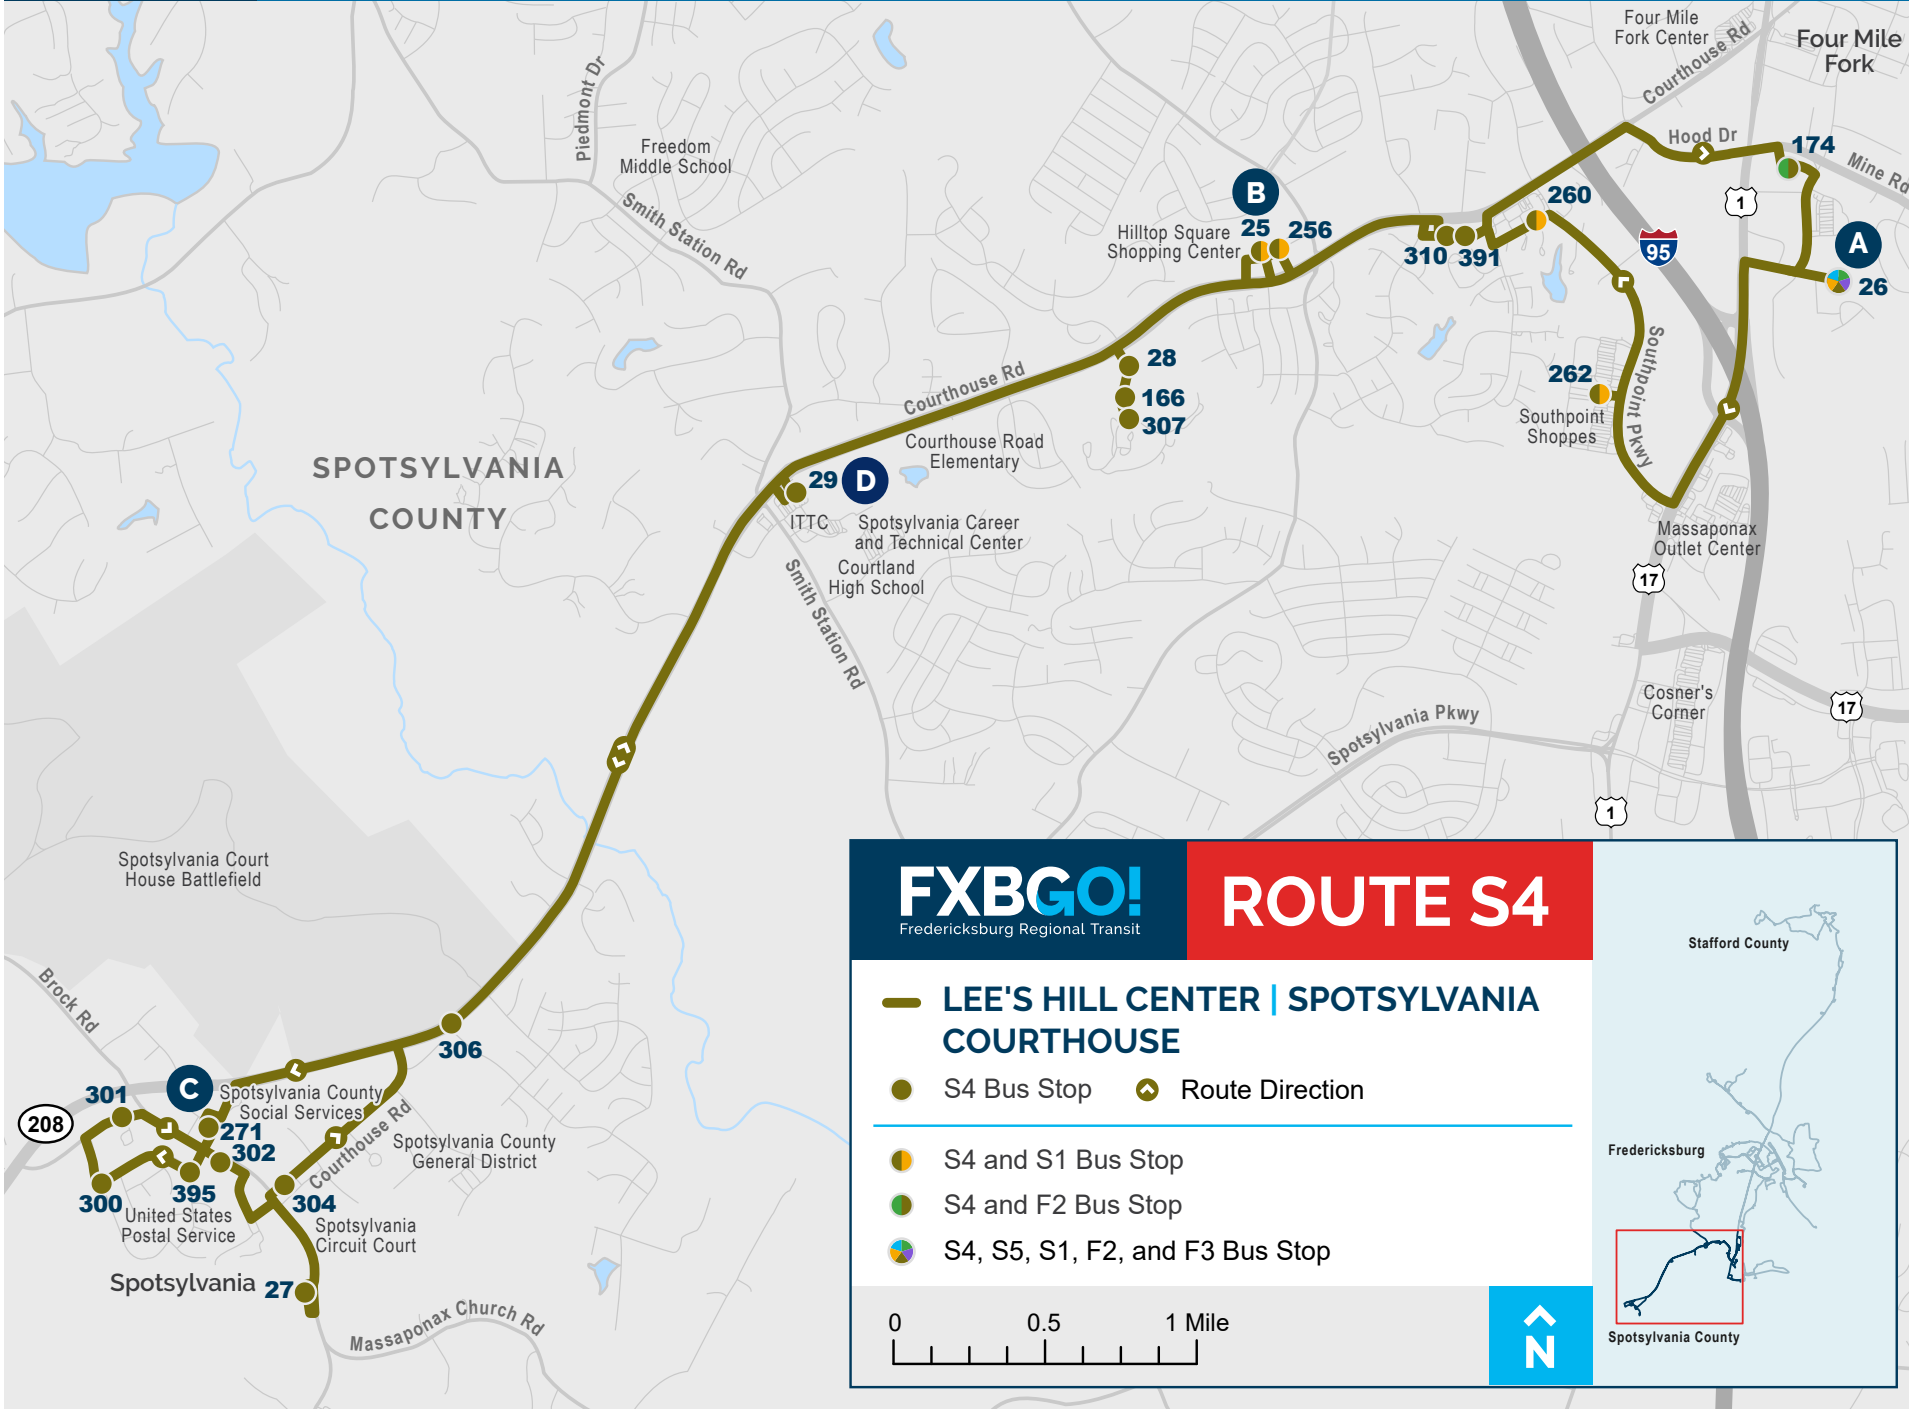

TIME POINTS

- A** Lee's Hill Center (Market St. | RGI)
- B** Hilltop Plaza (Giant)
- C** Courthouse Village
- D** Courtland Commons (Weis)

FXBGO!
Fredericksburg Regional Transit

ROUTE S4

LEE'S HILL CENTER | SPOTSYLVANIA COURTHOUSE

- S4 Bus Stop ➡ Route Direction
- S4 and S1 Bus Stop
- S4 and F2 Bus Stop
- S4, S5, S1, F2, and F3 Bus Stop

0 0.5 1 Mile

↑
N

ROUTE S4

- Lee's Hill Center | Giant | Courthouse Village | Courthouse Commons
-
- Walmart at Southpoint Parkway
 - Breezewood Shopping Center
 - RACSB
 - Marshall Center
 - Brittany Common Apartments
 - Enoch George Manor
 - Asbury Manor

Stops After Time Point C

Stop #	Destination
395	Spotslee Dr. Hardee St.
300	Hardee St. General Dr.
301	Keswick Dr. Crismond Lane
302	Brock Rd. (RACSB)
603	Poole Dr. Crestar Dr.
27	Rt. 208 (Marshall Center)
304	Holbert Building Judicial Center
306	Courthouse Rd. (Git-N-Go)

Stops After Time Point D

Stop #	Destination
307	Brittany Commons Blvd. (Brittany Commons Apts.)
166	Brittany Commons Blvd. (Enoch George Manor)
28	Brittany Commons Blvd. (Asbury Manor)
310	Breezewood Shopping Center
391	Breezewood Shopping Center (Cleaners)
174	Lee's Hill Center (Ruby Tuesday Auto Zone)