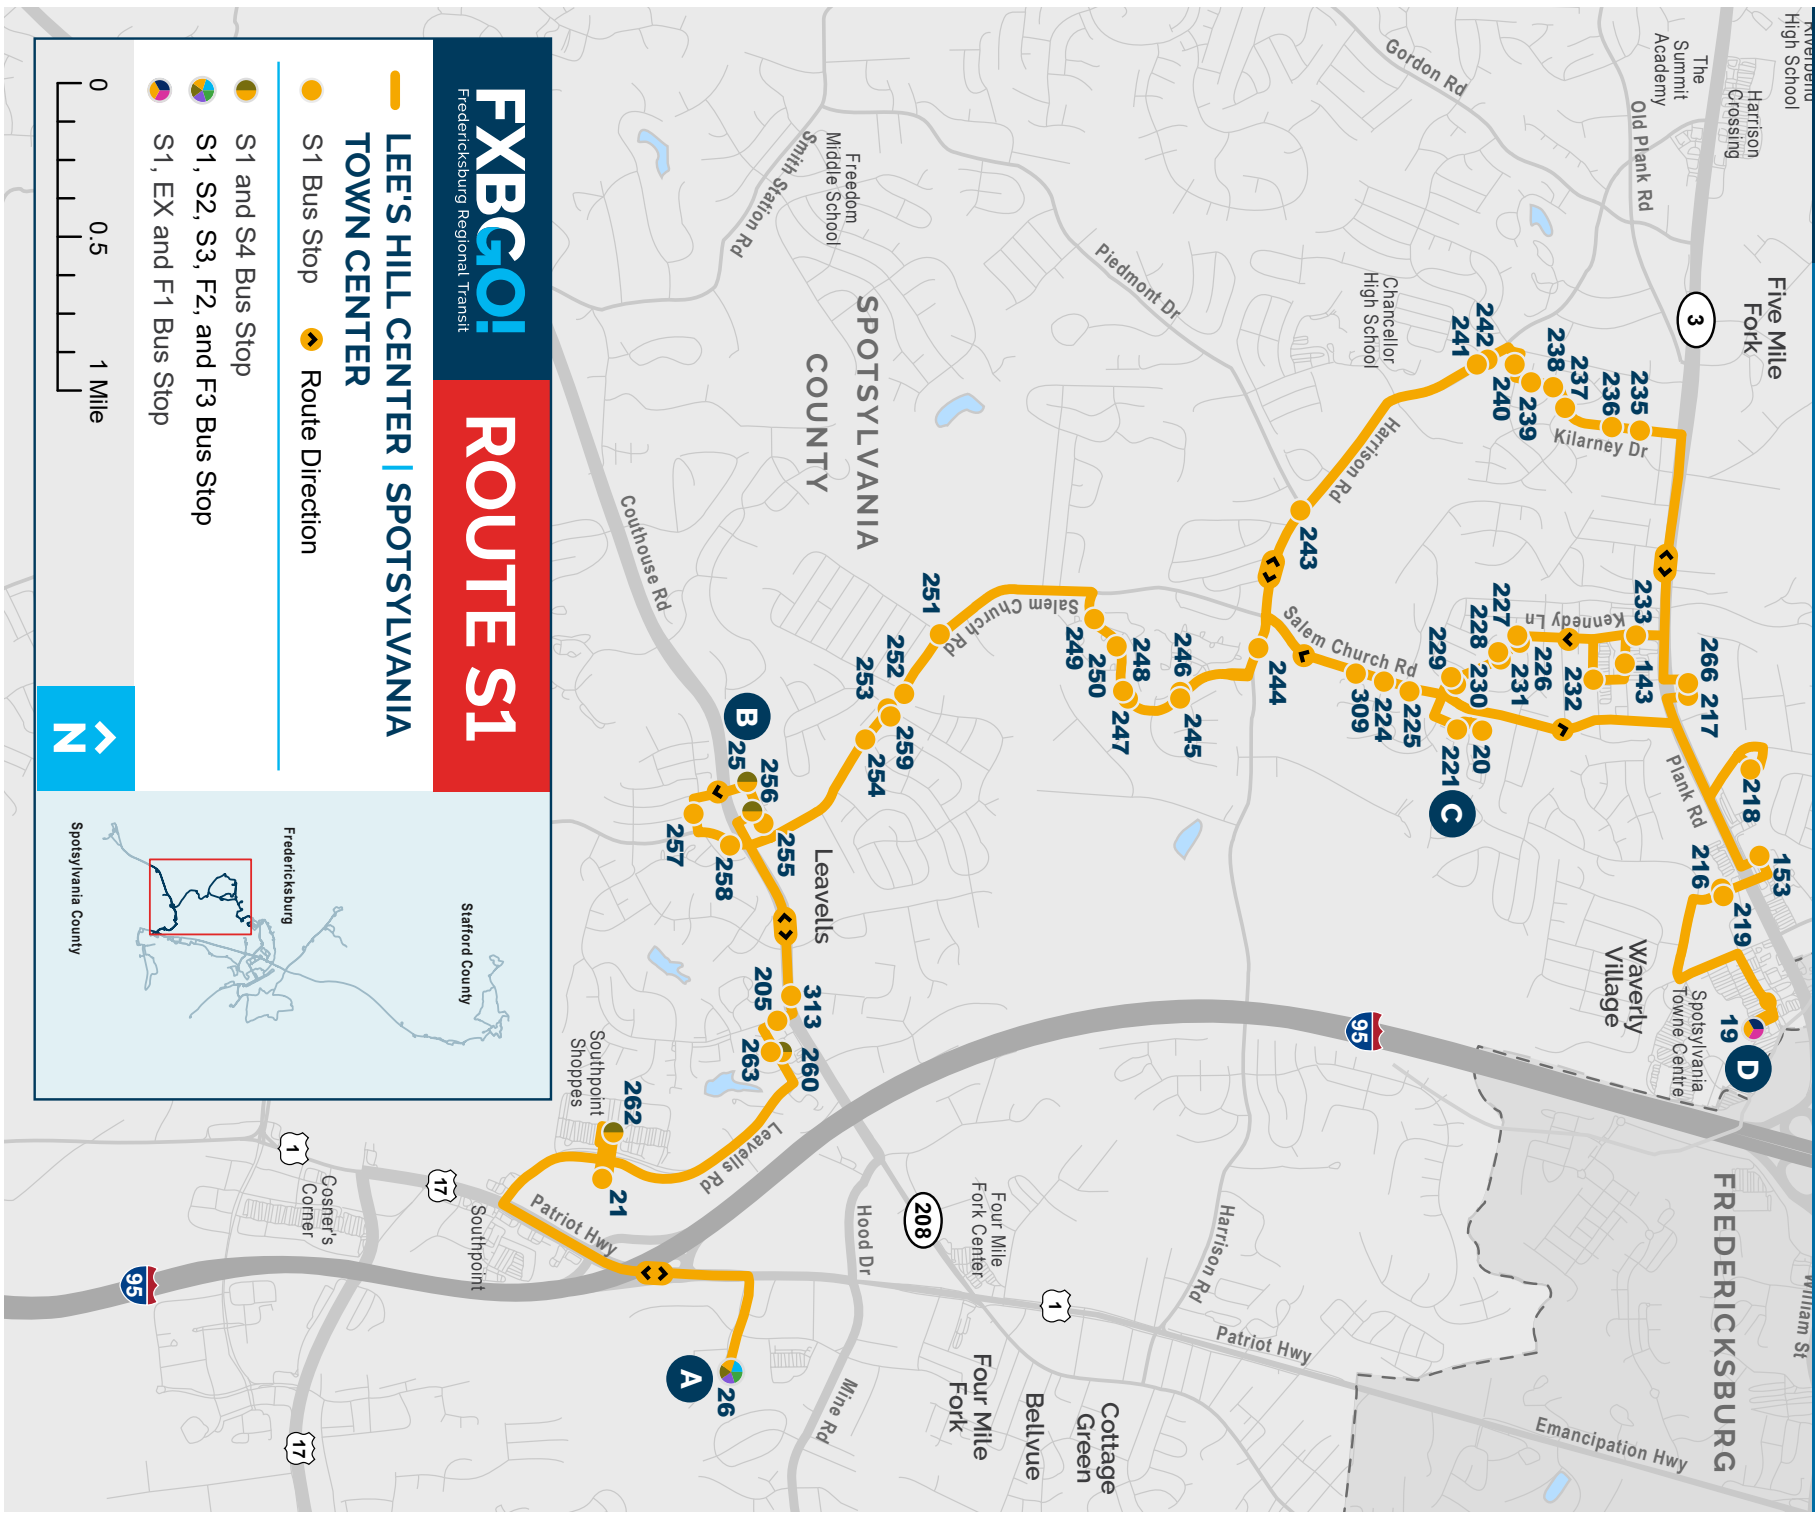

ROUTE S1B

Spotsylvania Towne Center | Salem Run Apts. | Hilltop Plaza

- Heatherstone Office Park
- Chancellor Shopping Center
- Salem Church Shopping Center
- Salem Church Library
- Salem Run Apartments
- Alexander Heights
- The Mark Apartments
- Hilltop Plaza

Monday - Friday:
8:30 am – 7:30 pm

540.372.1222
rideFXBGO.com

Revised April 2023

- TIME POINTS**
- A** Central Station
 - B** Hilltop Plaza (Giant Food)
 - C** Castlebridge Rd. (Salem Run Apts.)
 - D** Spotsylvania Towne Centre (Guitar Center)

FXBGO!
Fredericksburg Regional Transit

ROUTE S1

LEE'S HILL CENTER | SPOTSYLVANIA TOWN CENTER

- S1 Bus Stop
- Route Direction
- S1 and S4 Bus Stop
- S1, S2, S3, F2, and F3 Bus Stop
- S1, EX and F1 Bus Stop

Stops After Time Point C

Stop #	Destination
257	Service Rd. Leavells (Car Wash)
258	Leavells Rd. Courthouse Rd. (7-11)
205	Stoney Creek Dr. Ballantraye Dr.
263	Ballantraye Dr. Gideon Ct.
262	Southpoint II (Walmart)
26	Lee's Hill Center Market St. (RGI)