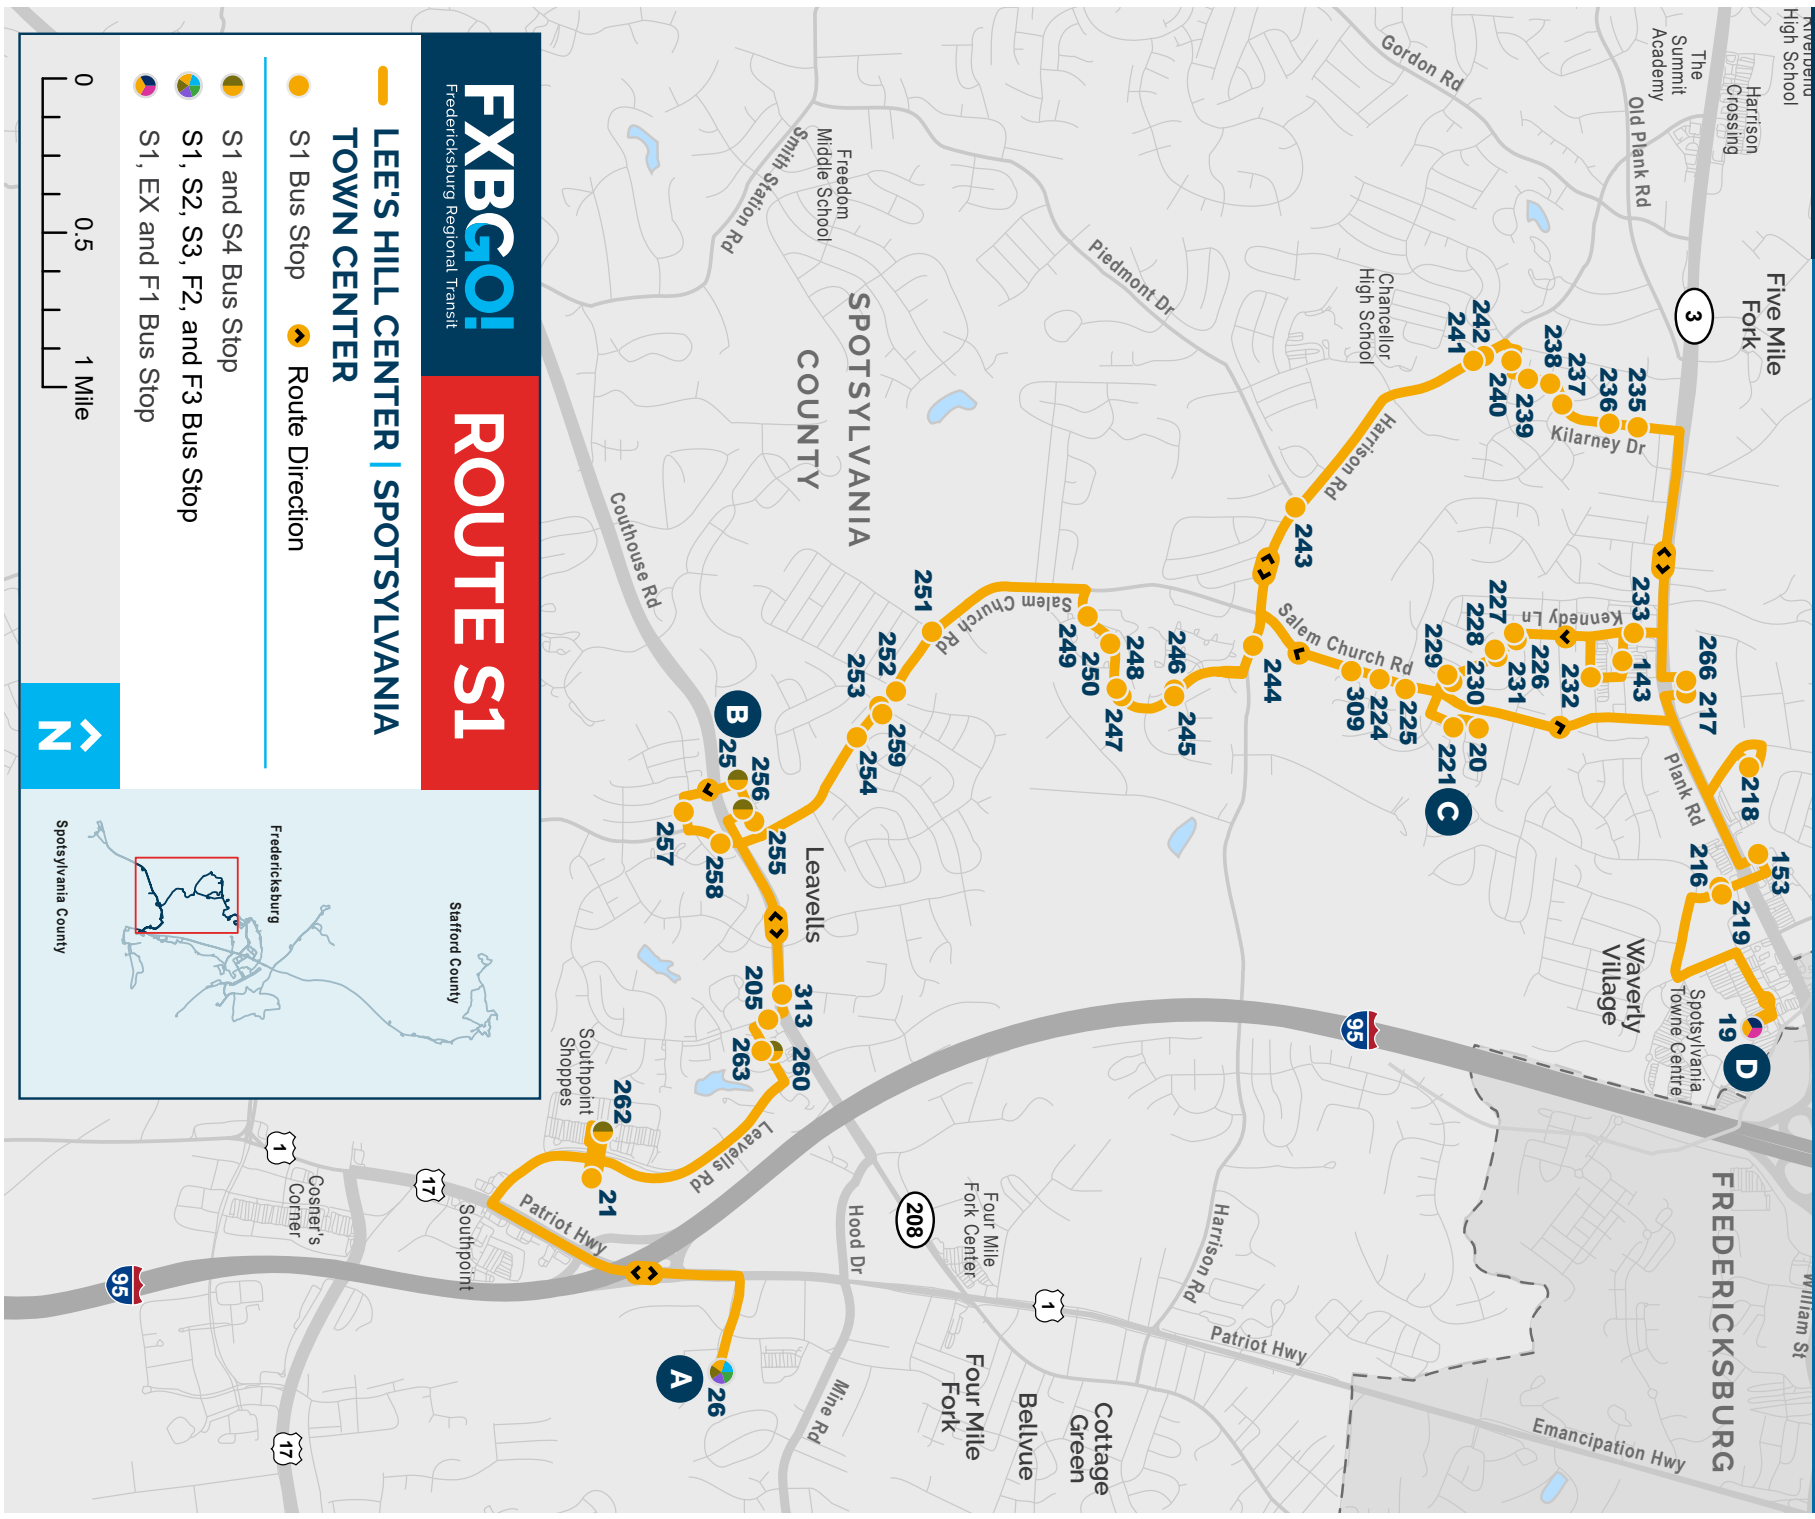

ROUTE S1A

Lee's Hill Center | Hilltop Plaza | Salem Run Apartments

- Walmart at Southpoint
- 7-11 at Southpoint
- WaWa at Courthouse Road
- Burger King at George Town Drive
- Giant Food at Hilltop Plaza
- Salem Run Apartments
- Meadow Apartments

Monday - Friday:
8:30 am – 7:30 pm

540.372.1222
rideFXBGO.com

Revised April 2023

TIME POINTS

- A** Central Station
- B** Hilltop Plaza (Giant Food)
- C** Castlebridge Rd. (Salem Run Apts.)
- D** Spotsylvania Towne Centre (Guitar Center)

FXBGO!
Fredericksburg Regional Transit

ROUTE S1

LEE'S HILL CENTER | SPOTSYLVANIA TOWN CENTER

- S1 Bus Stop
- S1 and S4 Bus Stop
- S1, S2, S3, F2, and F3 Bus Stop
- S1, EX and F-1 Bus Stop

Route S1A

Lee's Hill Center | Hilltop Plaza | Salem Run Apartments

A

B

C

26	Lee's Hill Center Market St. RGI
:00	

25	Hilltop Plaza Giant Food
:14	

221	Castlebridge Rd. Salem Run Apartments
:26	

Stops After Time Point A

Stop #	Destination
262	Southpoint II Walmart
21	Southpoint II 7-11
260	Ballantraye Dr. Gideon Ct.
313	Courthouse Rd. Wawa
256	Georgetown Dr. Burger King