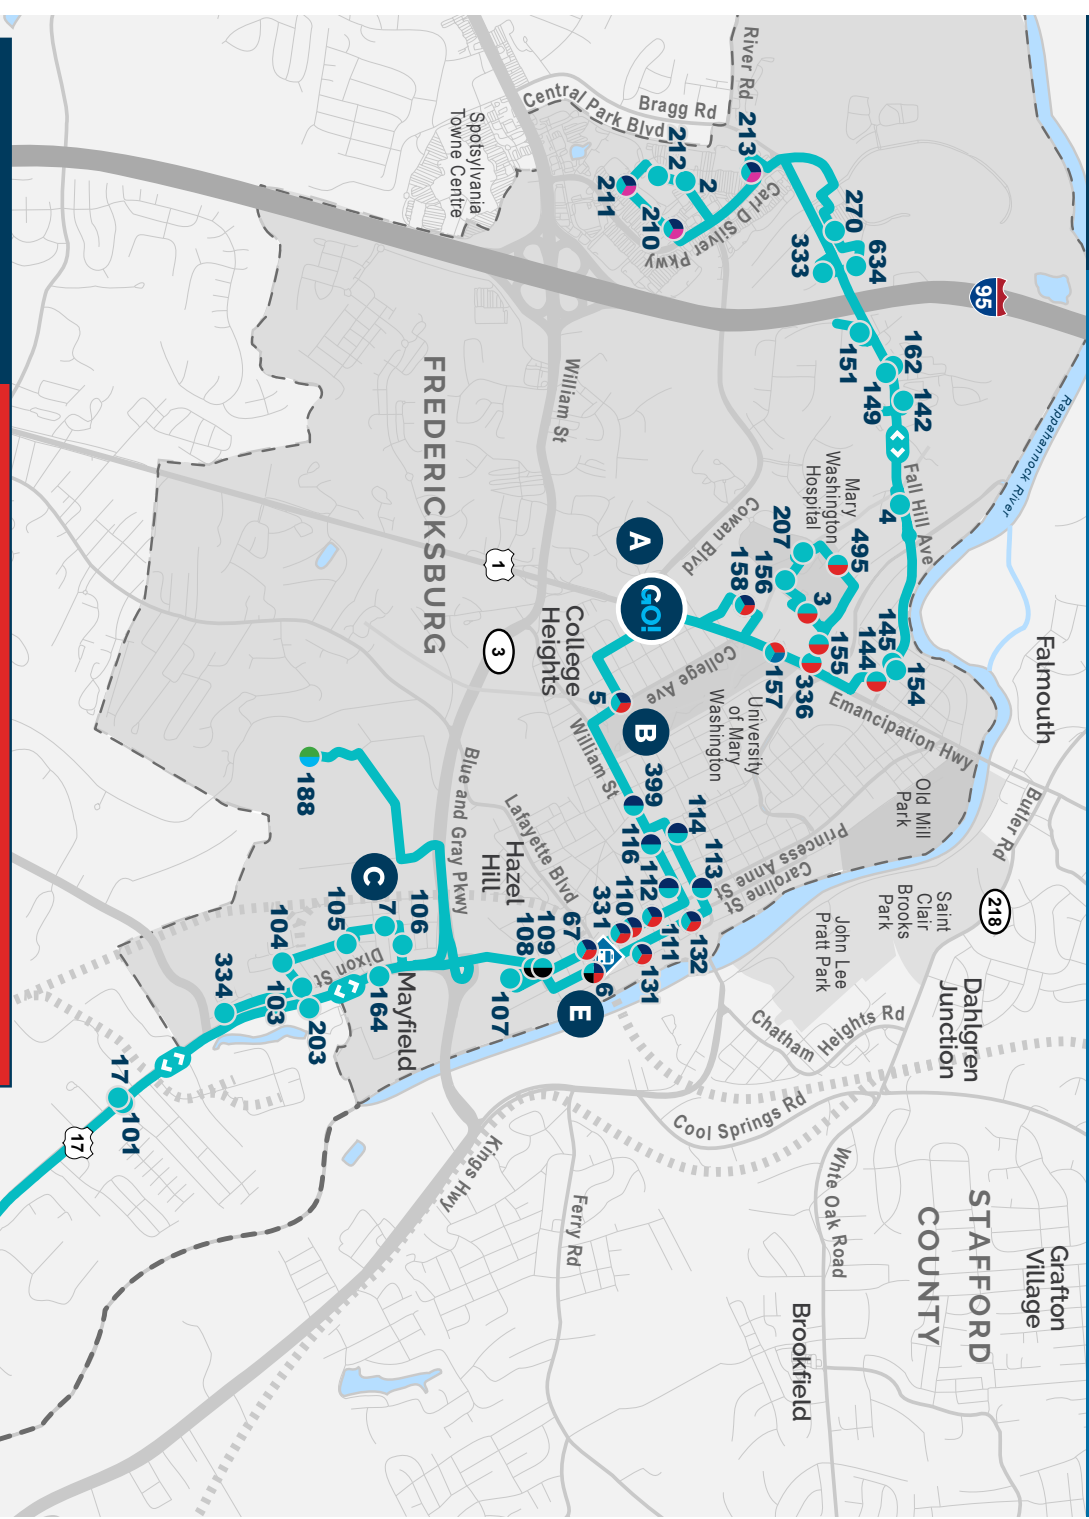

ROUTE F4A

Central Station | Tidewater Trail | Train Station

- University of Mary Washington
- City Hall
- Post Office
- Princess Anne Train Station
- Hazel Hill Apartments
- Tidewater Trail WaWa
- River Club Shopping Center
- Caroline Street Train Station
- Executive Plaza

Monday - Friday:
8:30 am – 7:30 pm

540.372.1222
rideFXBGO.com

Revised April 2023

- TIME POINTS**
- A** Central Station
 - B** University of Mary Washington
 - C** White St. | Glover St.
 - D** Tidewater Trail (River Club Shopping Center)
 - E** Caroline St. (Train Station)

FXBGO! ROUTE F4

Fredericksburg Regional Transit

CENTRAL STATION | FALL HILL AVE | SHOPS AT RIVER CLUB

- F4 Bus Stop
- Route Direction
- F4 and D1 Bus Stop
- F4 and F2 Bus Stop
- F4 and F5 Bus Stop
- F4, F1 and EX Bus Stop
- F4 and EX Bus Stop
- F4, F5, EX and Bus Stop
- Central Station
- F4, F5 and D1 Bus Stop
- Amtrak Train Station
- F4, F5 and D2 Bus Stop

Stops After Time Point A

Stop #	Destination
105	Howard Ave. Mayfield Ave.
104	Howard Ave. South St.
103	Airport Ave. South St.
334	Airport Ave. Oldfield St.
101	Tidewater Trail (WaWa)

Stops After Time Point A