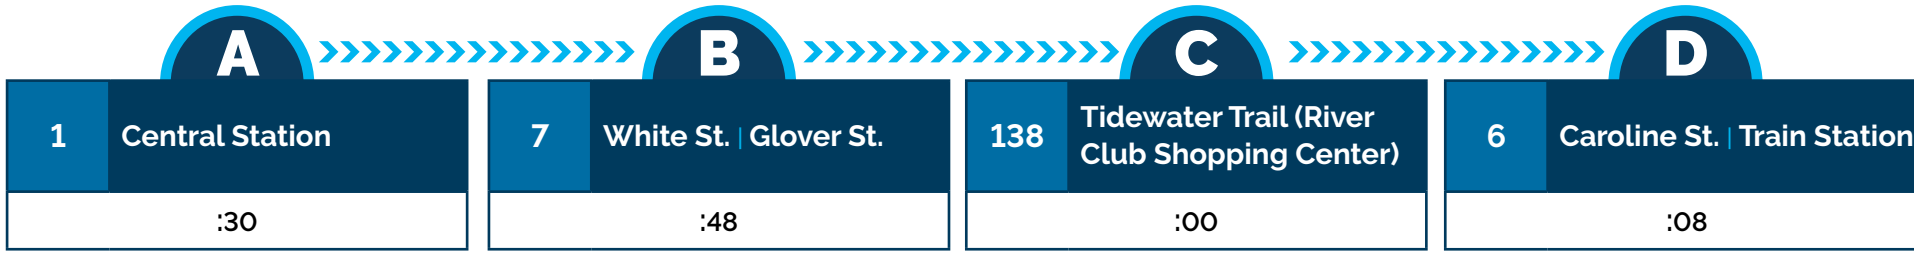

Route F4A

Central Station | Tidewater Trail | Train Station

Stops After Time Point A

Stop #	Destination
5	University of Mary Washington (Main Entrance)
116	William St. | Barton St.
112	William St. | Prince Edward St.
111	Princess Anne St. | George St.
110	Princess Anne St. | Hanover St. (City Hall)
331	Princess Anne St. | Wolfe St. (Post Office)
67	Princess Anne St. (Train Station)
107	Princess Anne St. (Hazel Hill Apartments)
109	Dixon St. | Charles St.
188	Central St. (Thurman Brisben Center | RGI Laundry)
106	Tyler St. | Myrick St.

Stops After Time Point A

Stop #	Destination
105	Howard Ave. | Mayfield Ave.
104	Howard Ave. | South St.
103	Airport Ave. | South St.
334	Airport Ave. | Oldfield St.
101	Tidewater Trail (WaWa)

Stops After Time Point A

Stop #	Destination
17	Dixon St. | Church St.
203	Dixon St. | Bowman Dr.
164	Dixon St. (Dixon Street Park)
108	Dixon St. | Charles St.

Stops After Time Point D

Stop #	Destination
128	Caroline St. | Wolfe St. (Executive Plaza | Parking Garage)
131	Caroline St. | Charlotte St. (Visitor Center)
132	Caroline St. | William St.
113	Amelia St. | Prince Edward St.
114	Amelia St. | Douglas St.
115	William St. | Kenmore Ave.
5	University of Mary Washington (Main Entrance)

■ Time Point Stop Number

■ Time Point

Times are approximate and may vary slightly due to traffic and weather. Please arrive at your stop five (5) minutes early. Passengers must be visible and at the bus stop sign in order for the Bus Operator to stop.

* After 4:30 PM the F4A will provide the following trips starting at: 5:30 PM, 7:30 PM

GO! Fare Free.

TRACK YOUR BUS!

RouteShout 2.0

1. 1 Download the free app from [Google Play](#) or the [Apple Store](#)
2. 2 Enable "Locate Me" in your settings
3. 3 Select your agency - **Fredericksburg Regional Transit**
4. 4 Track your bus arrival and departure times by route, address or location

GET SERVICE ALERTS

1. 1 Go to Fredericksburgalert.com
2. 2 Create an account
3. 3 Select "FXBGO" under Alert Subscriptions
4. 4 Click save
5. 5 Get notifications by text or email

Let's get **GO!ng**