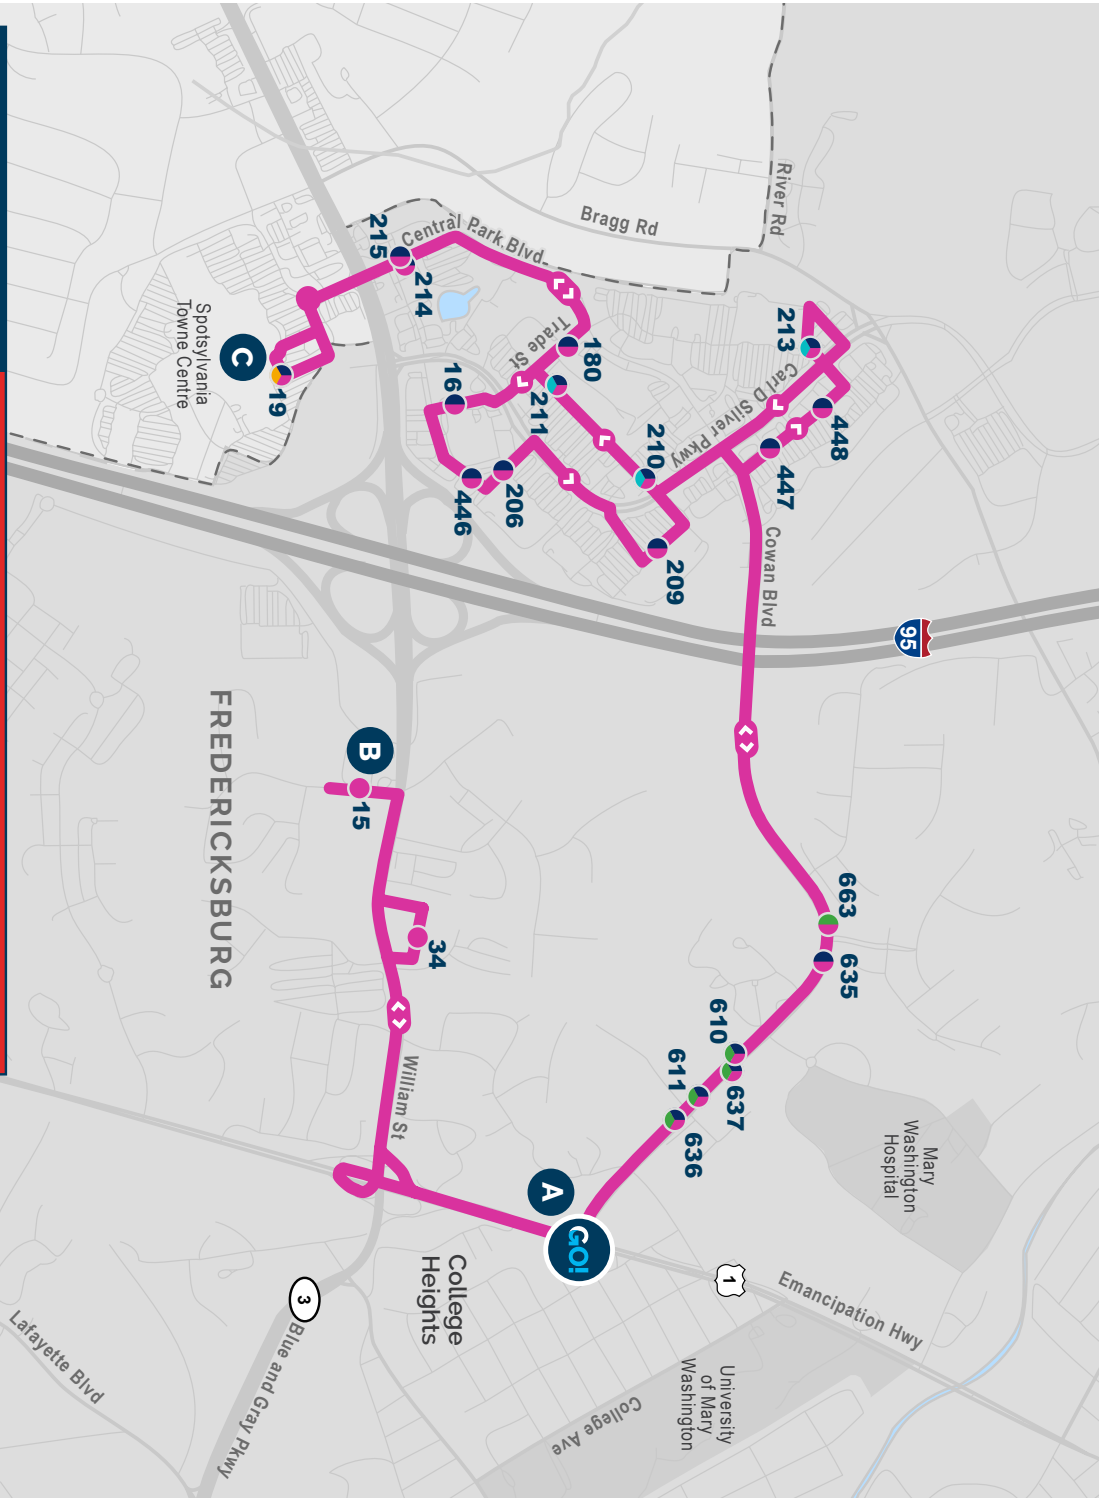

ROUTE F1

Central Station | Guitar Center | Greenbrier Shopping Center

- Central Park
- Madonna House
- The Evergreens
- Monticello Apartments
- Belmont Apartments
- Snowden Village Apartments
- Hugh Mercer Elementary School
- Spotsylvania Towne Centre
- Westwood Shopping Center
- Altoona Drive

Monday - Friday:
8:30 am – 7:30 pm

540.372.1222
rideFXBGO.com

Revised April 2023

TIME POINTS

- A** Central Station
- B** Altoona Drive
- C** Spotsylvania Towne Centre (Guitar Center)

ROUTE F1

CENTRAL STATION | CENTRAL PARK | SPOTSYLVANIA TOWNE CENTRE

- F1 Bus Stop
- Route Direction
- F1 and EX Bus Stop
- F1 and F2 Bus Stop
- Central Station
- F1, EX and F2 Bus Stop
- F1, EX and F4 Bus Stop
- F1, EX and S1 Bus Stop

SPOTSYLVANIA COUNTY

STAFFORD COUNTY

Route F1

Central Station | Greenbrier Shopping Center | Guitar Center Center

1	Central Station
:36	

15	Atloona Drive (Greenbrier Shopping Center)
:36	

19	Spotsylvania Towne Centre (Guitar Center)
:00	

Stops After Time Point A