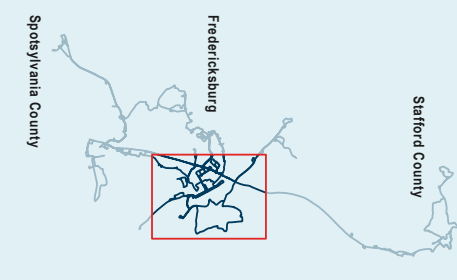

540.372.1222
rideFXBGO.com

Revised April 2023

TIME POINTS

- A** Caroline St. (Train Station)
- B** Washington Square Center (Walmart)
- C** Olde Forge Dr. | Warrenton Rd.

FXBGO! ROUTE D1

Fredericksburg Regional Transit

— TRAIN STATION |
OLDE FORGE

- D1 Bus Stop
- ↔ Route Direction
- D1 and D2 Bus Stop
- D1 and F4 Bus Stop
- D1, F4, F5 and EX Bus Stop
- 🚉 Central Station
- 🚉 Amtrak Train Station

STAFFORD COUNTY
SPOTSYLVANIA COUNTY

Route D1

Train Station | Walmart | Olde Forge Dr.

Stops After Time Point A

Stop #	Destination
67	Princess Anne St. Fredrick St.
109	Dixon St. Charles St.

Stops After Time Point B

Stop #	Destination
418	Kings Hwy. (Ferry Farm Shopping Center)
291	Chatham Heights Rd. (Sieht Eye & Laser Center)
501	Chatham Heights Rd. (Earl's True Value Hardware)
432	Chatham Heights Rd. Marion St

Stops After Time Point C

Stop #	Destination
449	Warrenton Rd. Quarles Rd.
437	Butler Rd. (YMCA)
436	Deacon Rd. (Woodlawn Shopping Center)
435	Culpeper St. Greenwood Dr
431	Sherwood Dr. Culpeper St.
429	Sherwood Dr. Adam Ct.
427	Sherwood Dr. Edwards Dr.
425	Little Whim Lane Pribble Lane
426	Town and County Dr. (Giant)
428	Town & County Dr. Ferry Rd.