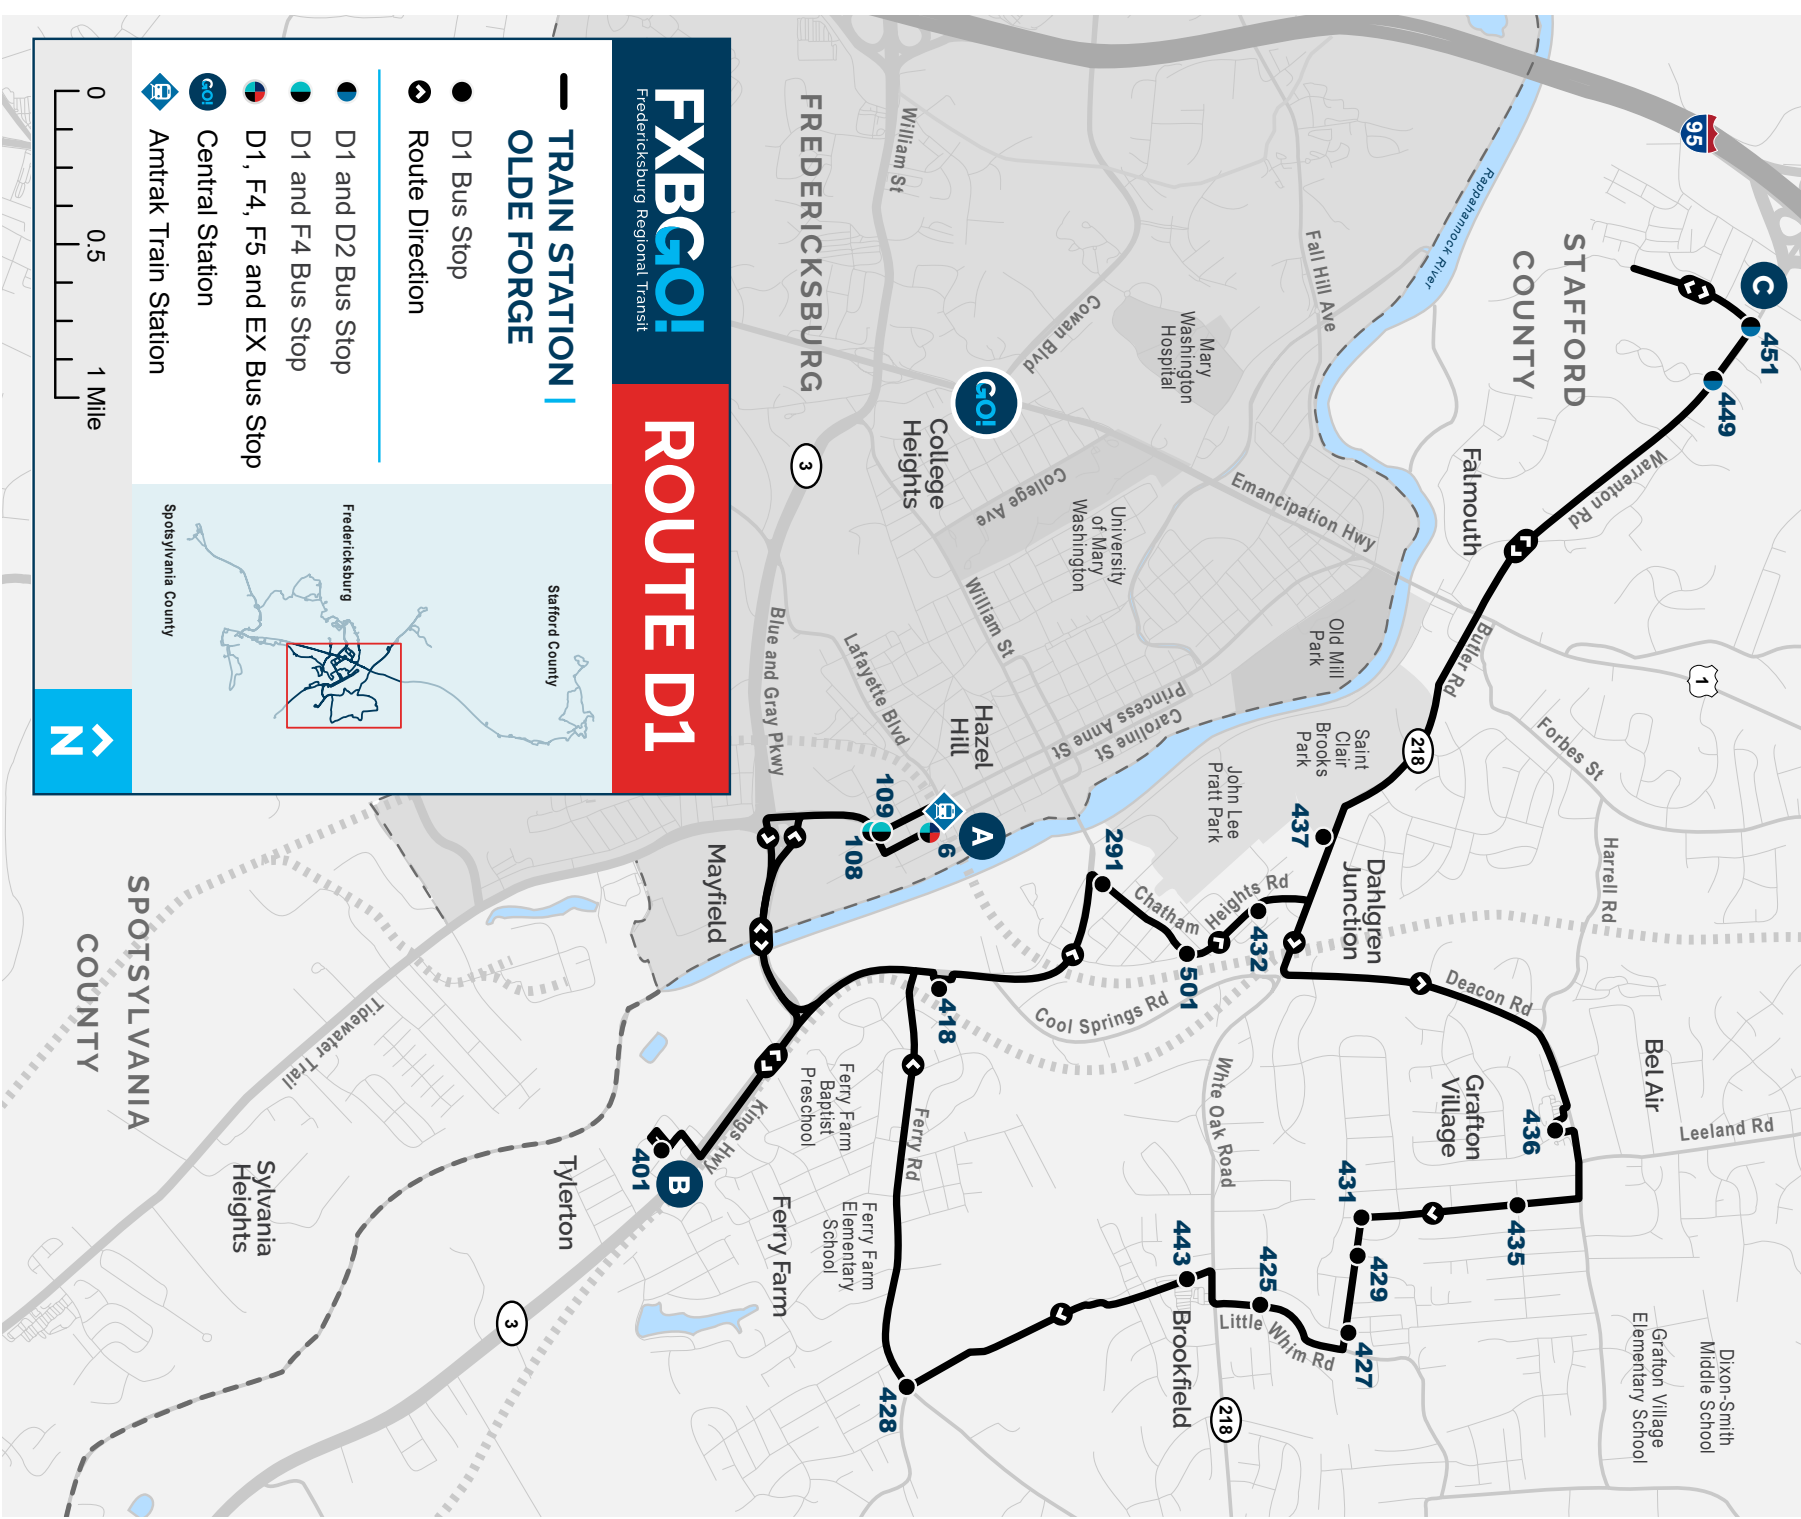

540.372.1222
rideFXBGO.com

Revised April 2023

TIME POINTS

- A** Caroline St. (Train Station)
- B** Washington Square Center (Walmart)
- C** Olde Forge Dr. | Warrenton Rd.

FXBGO! ROUTE D1

Fredericksburg Regional Transit

Route D1

Train Station | Walmart | Olde Forge Dr.

Stops After Time Point A

Stop #	Destination
67	Princess Anne St. Fredrick St.
109	Dixon St. Charles St.

Stops After Time Point B

Stop #	Destination
418	Kings Hwy. (Ferry Farm Shopping Center)
291	Chatham Heights Rd. (Sieht Eye & Laser Center)
501	Chatham Heights Rd. (Earl's True Value Hardware)
432	Chatham Heights Rd. Marion St

Stops After Time Point C

Stop #	Destination
449	Warrenton Rd. Quarles Rd.
437	Butler Rd. (YMCA)
436	Deacon Rd. (Woodlawn Shopping Center)
435	Culpeper St. Greenwood Dr
431	Sherwood Dr. Culpeper St.
429	Sherwood Dr. Adam Ct.
427	Sherwood Dr. Edwards Dr.
425	Little Whim Lane Pribble Lane
426	Town and County Dr. (Giant)
428	Town & County Dr. Ferry Rd.

Stops After Time Point D

Stop #	Destination
108	Dixon St. Charles St.

- Time Point Stop Number
- Time Point

Times are approximate and may vary slightly due to traffic and weather. Please arrive at your stop five (5) minutes early. Passengers must be visible and at the bus stop sign in order for the Bus Operator to stop.