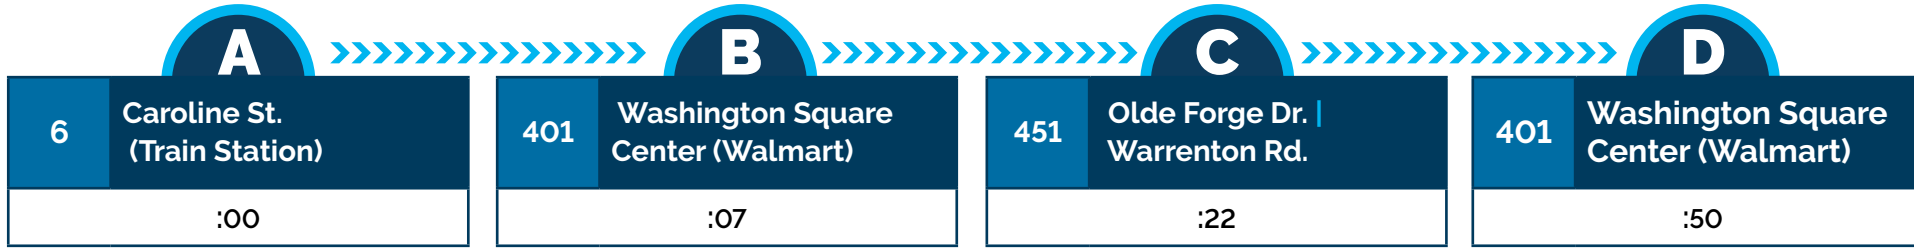

Route D1

Train Station | Walmart | Olde Forge Dr.

Stops After Time Point A

Stop #	Destination
67	Princess Anne St. | Fredrick St.
109	Dixon St. | Charles St.

Stops After Time Point B

Stop #	Destination
418	Kings Hwy. (Ferry Farm Shopping Center)
291	Chatham Heights Rd. (Sieht Eye & Laser Center)
501	Chatham Heights Rd. (Earl's True Value Hardware)
432	Chatham Heights Rd. | Marion St

Stops After Time Point C

Stop #	Destination
449	Warrenton Rd. | Quarles Rd.
437	Butler Rd. (YMCA)
436	Deacon Rd. (Woodlawn Shopping Center)
435	Culpeper St. | Greenwood Dr
431	Sherwood Dr. | Culpeper St.
429	Sherwood Dr. | Adam Ct.
427	Sherwood Dr. | Edwards Dr.
425	Little Whim Lane | Pribble Lane
426	Town and County Dr. (Giant)
428	Town & County Dr. | Ferry Rd.

Stops After Time Point D

Stop #	Destination
108	Dixon St. | Charles St.

- Time Point Stop Number
- Time Point

Times are approximate and may vary slightly due to traffic and weather. Please arrive at your stop five (5) minutes early. Passengers must be visible and at the bus stop sign in order for the Bus Operator to stop.

GO! Fare Free.

TRACK YOUR BUS!

1. 1 Download the free app from [Google Play](#) or the [Apple Store](#)
2. 2 Enable "Locate Me" in your settings
3. 3 Select your agency - **Fredericksburg Regional Transit**
4. 4 Track your bus arrival and departure times by route, address or location

GET SERVICE ALERTS

1. 1 Go to Fredericksburgalert.com
2. 2 Create an account
3. 3 Select "FXBGO" under Alert Subscriptions
4. 4 Click save
5. 5 Get notifications by text or email

Let's get GO!ng