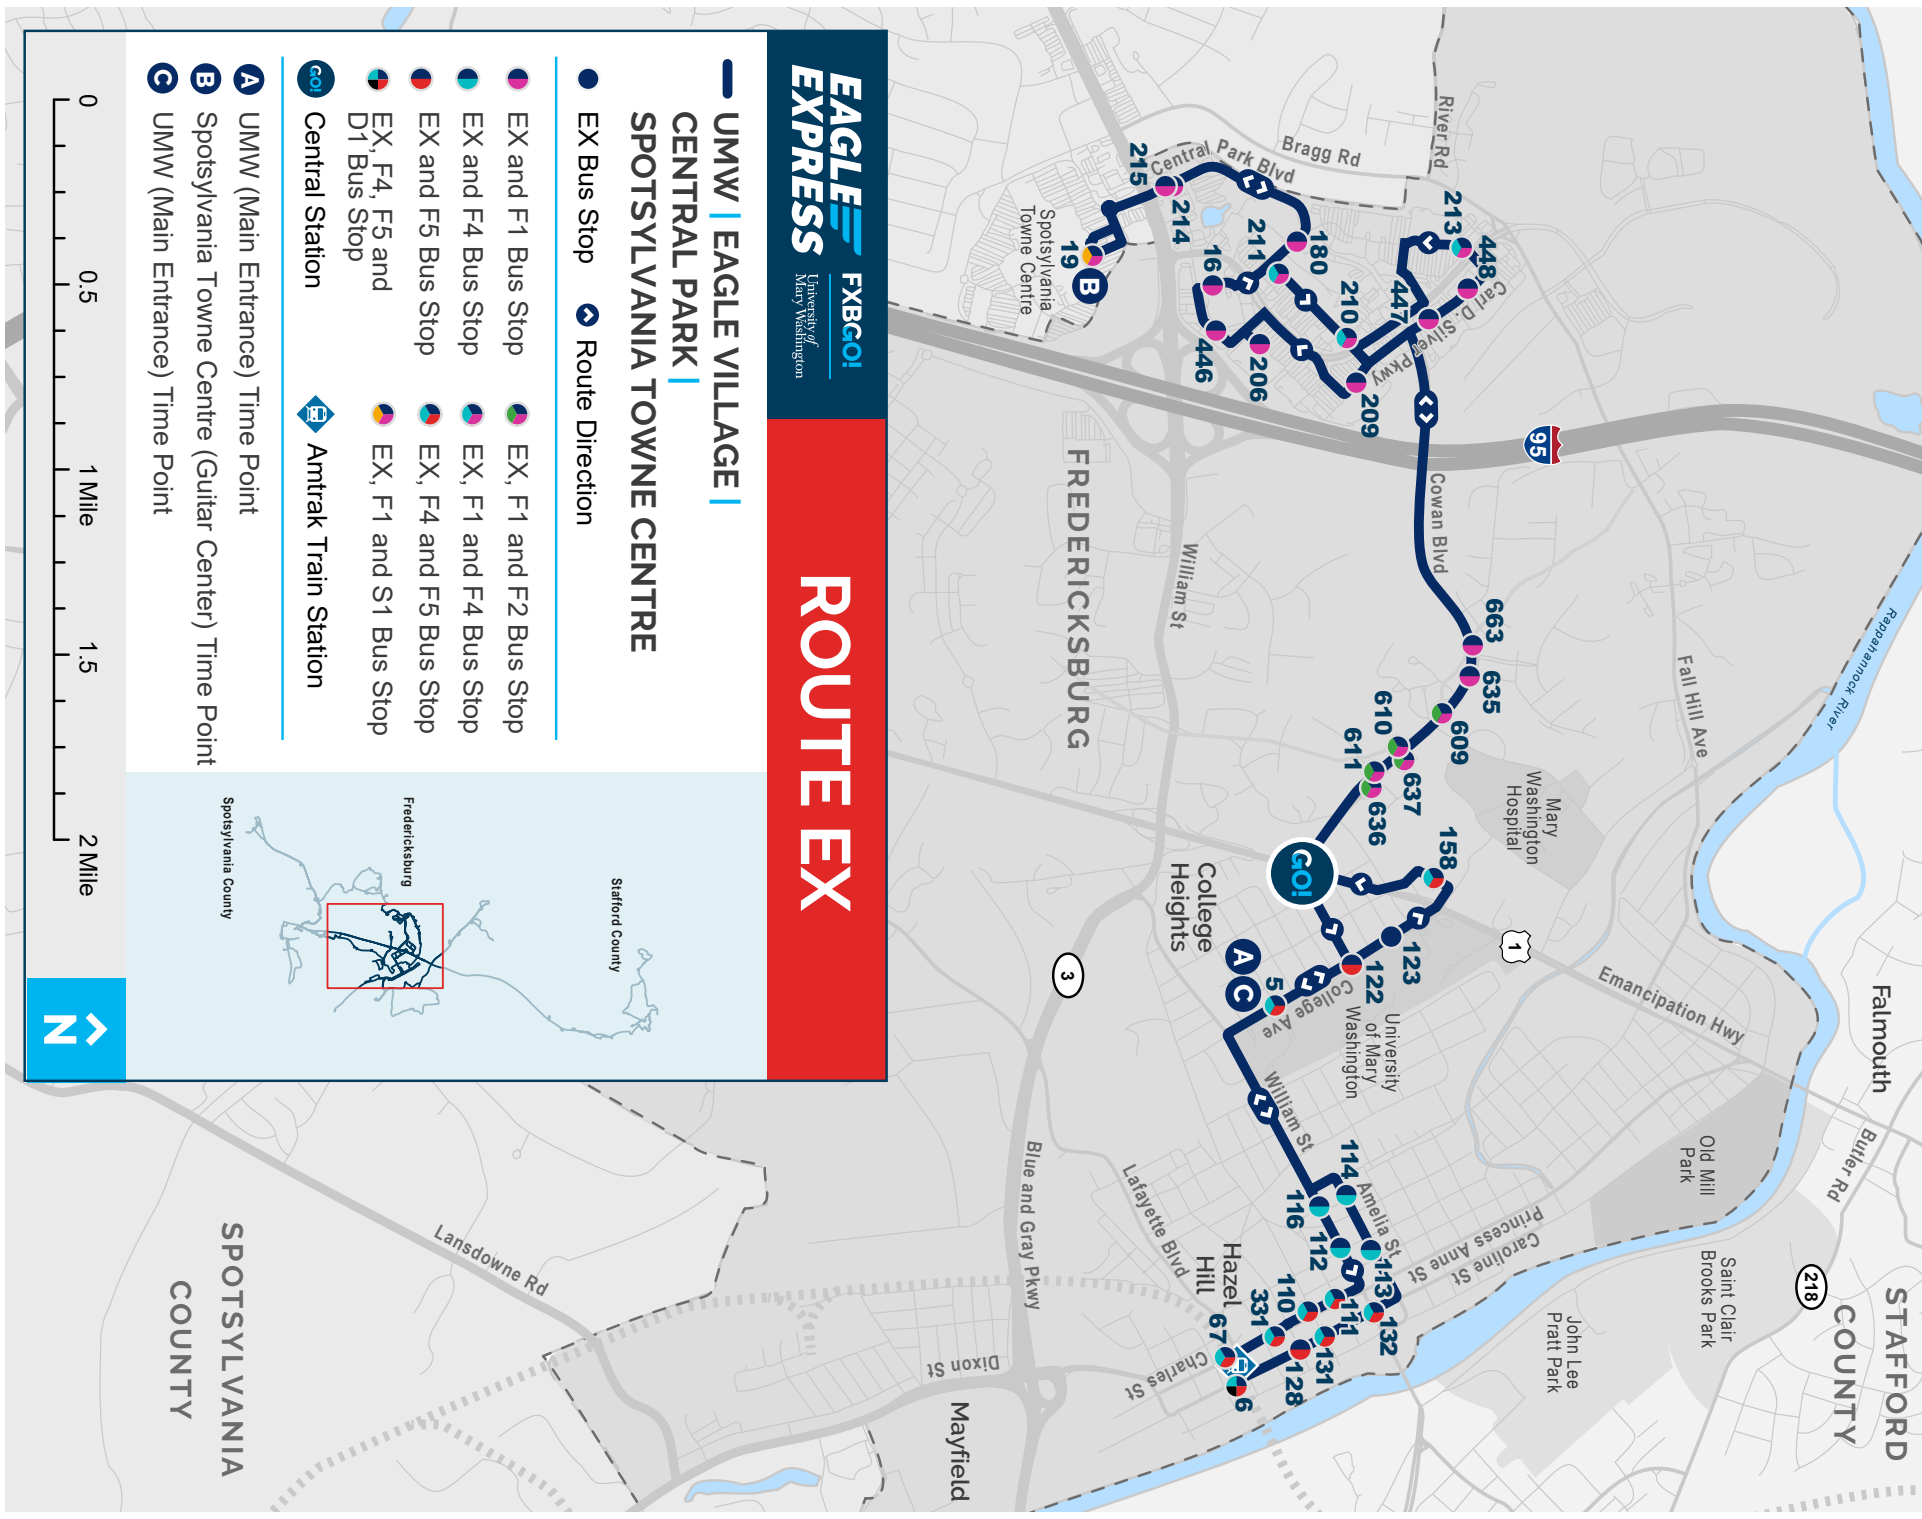

# ROUTE EX

# Route EX - Eagle Express

UMW | Spotsylvania Towne Centre | Central Park | Downtown

**A**

<b>5</b>	<b>University of Mary Washington (Main Entrance)</b>
	:00
	:30

## Stops After Time Point A

Stop #	Destination
<b>122</b>	College Ave.   Parcell St.
<b>158</b>	Eagle Village Center (Giant)
<b>636</b>	Cowan Blvd. (Monticello Apts. #1)
<b>637</b>	Cowan Blvd. (Monticello Apts. #2)
<b>635</b>	Cowan Blvd.   Snowden Hills Blvd.
<b>447</b>	Central Park (O'Charley's)
<b>448</b>	Central Park (Krispy Kreme)
<b>213</b>	Carl D. Silver Pkwy. (Walmart)
<b>210</b>	Central Park (Santa Fe Car Wash)
<b>211</b>	Central Park (Barnes & Noble)
<b>215</b>	Central Park Blvd. (Regal Cinemas)

## Stops After Time Point B

Stop #	Destination
<b>214</b>	Central Park Blvd. (Across from Regal Cinemas)
<b>180</b>	Trade St. (Target)
<b>16</b>	Trade St. (Outback Steakhouse)
<b>446</b>	Commerce St. (Joe's Crab Shack)
<b>206</b>	Ken Herman Way (Lowe's)
<b>209</b>	Central Park (Kohl's)
<b>663</b>	Cowan Blvd. (Evergreens Apts.)
<b>609</b>	Cowan Blvd. (Belmont)
<b>610</b>	Cowan Blvd. (The Commons)
<b>611</b>	Cowan Blvd. (Hugh Mercer ES)
<b>1</b>	Central Station
<b>123</b>	College Ave.   Rowe St.