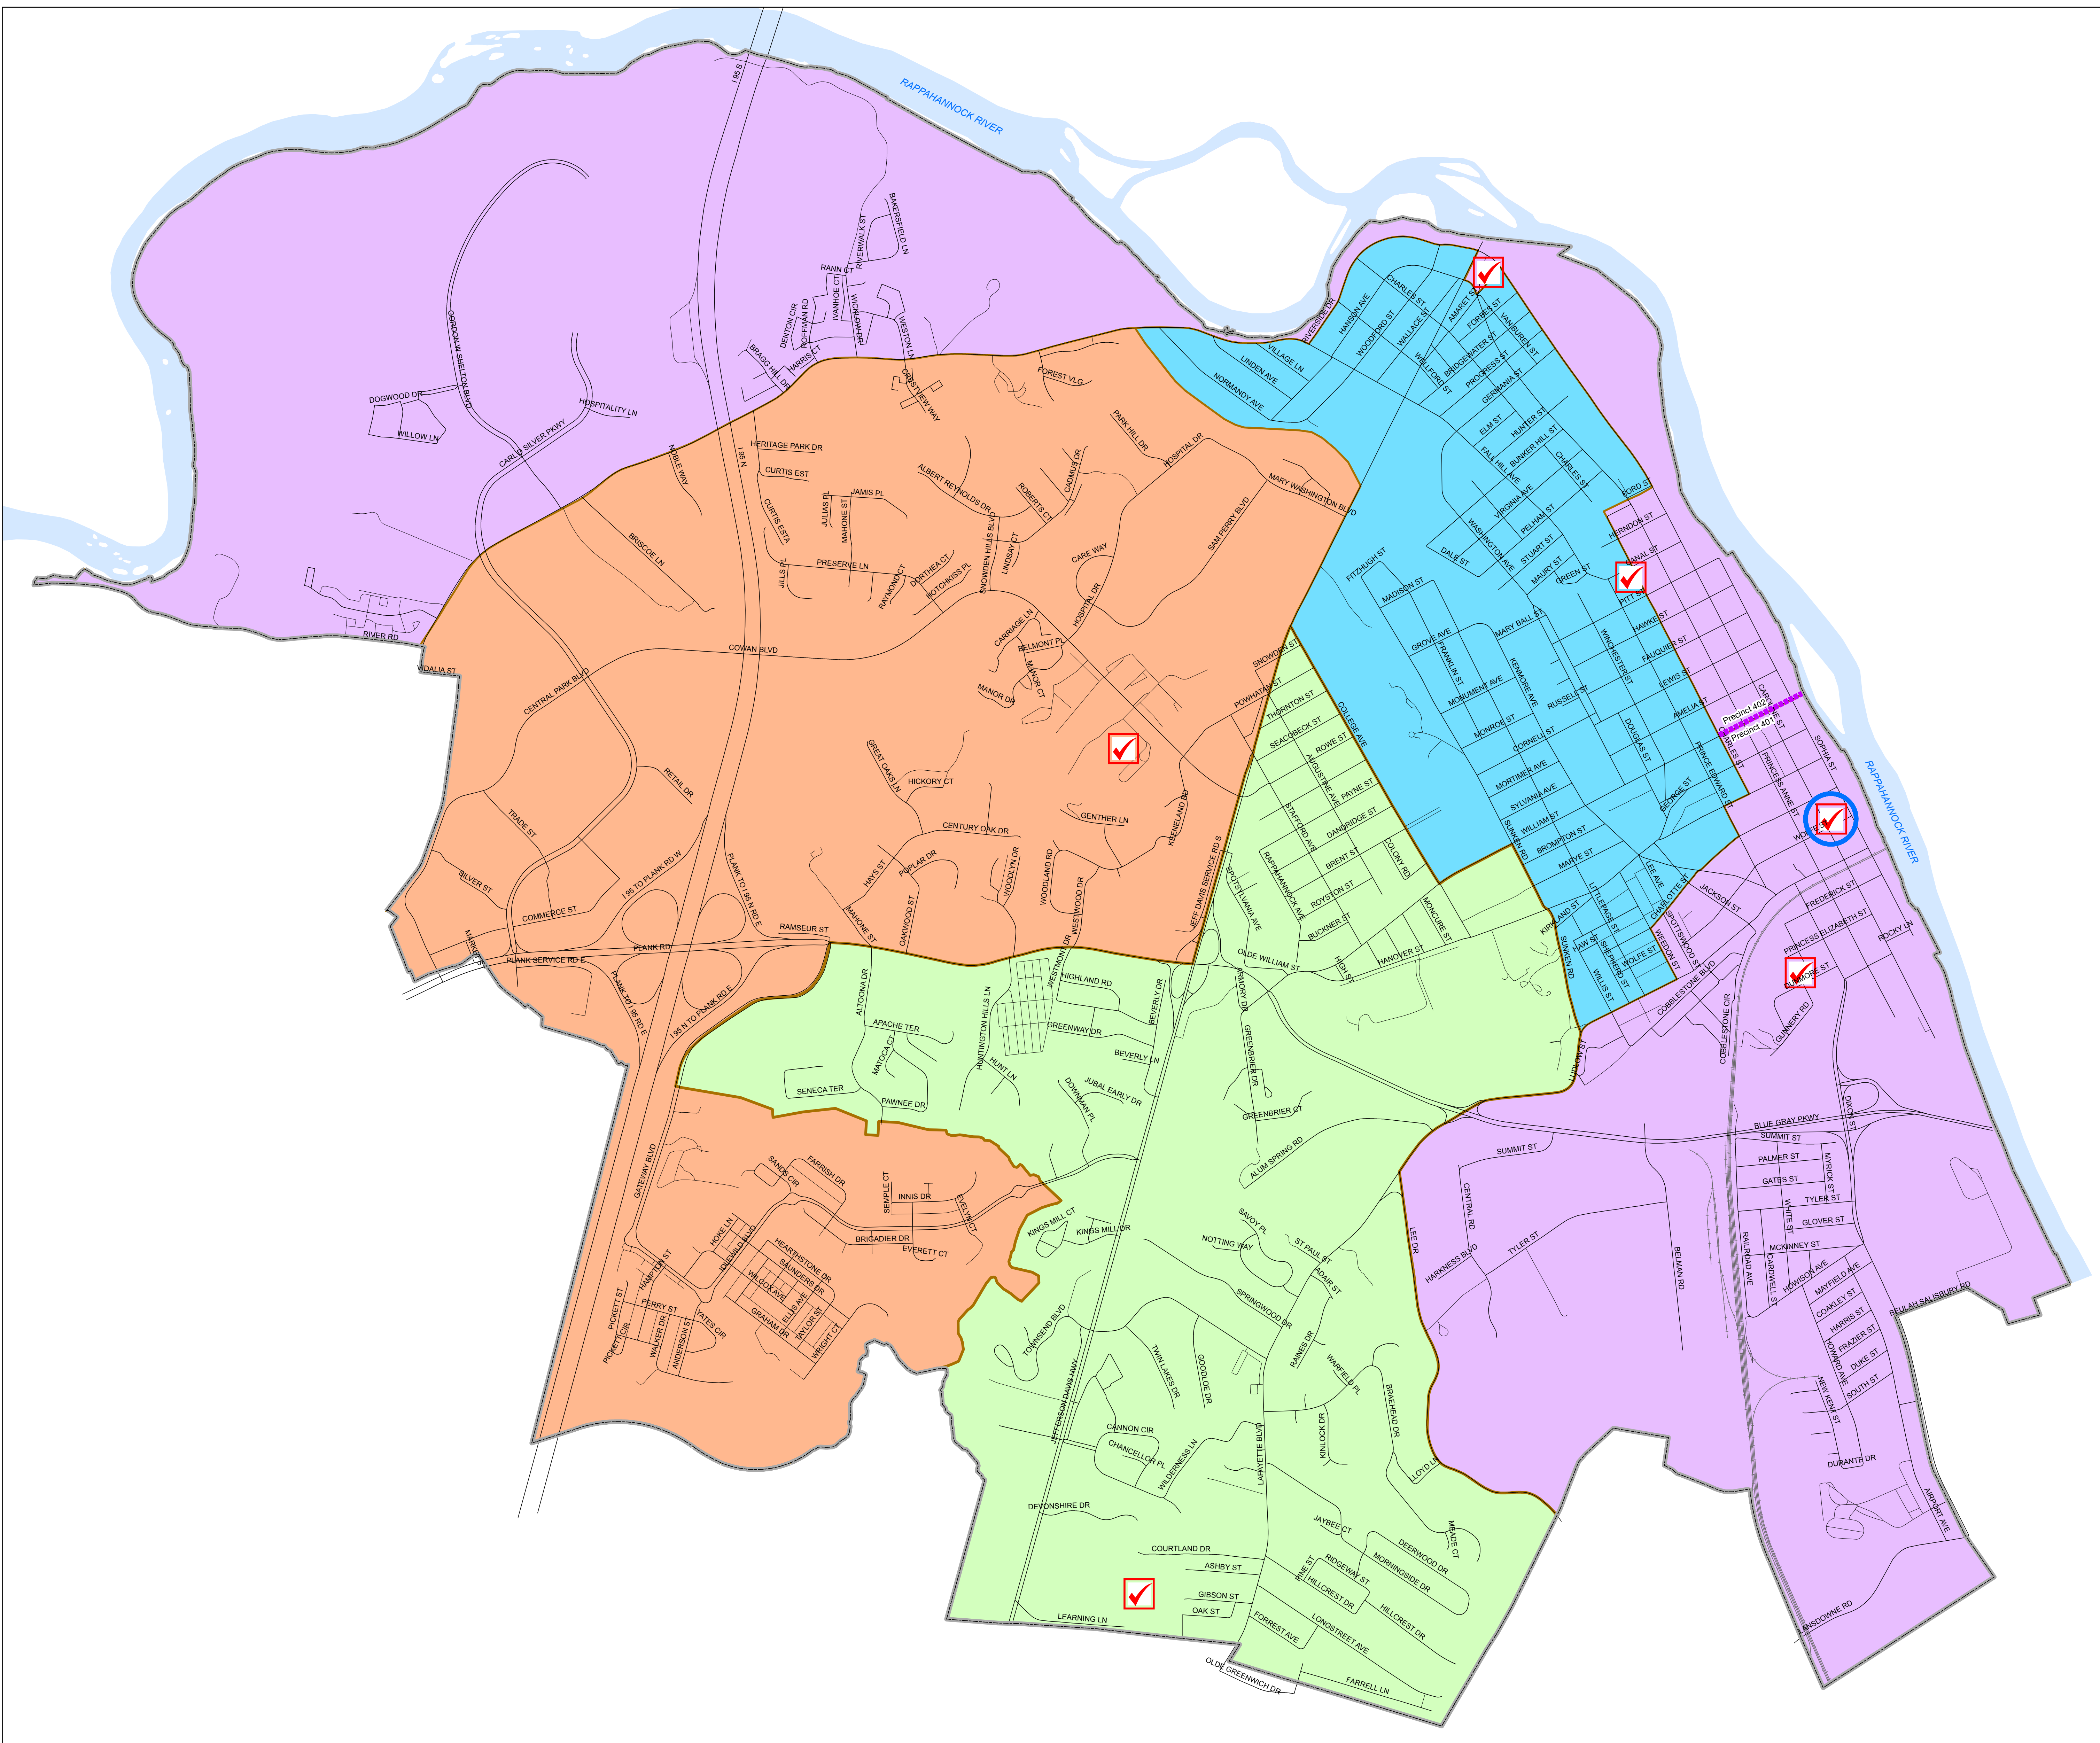

City of Fredericksburg, VA Map of Wards

Legend

- Ward 1: Precinct 101: Hugh Mercer Elementary School (2100 Cowan Blvd.)
- Ward 2: Precinct 201: Dorothy Hart Community Center (408 Canal St.)
- Ward 3: Precinct 301: Walker - Grant Middle School (1 Learning Ln., Home Economics Room)
- Ward 4: Precinct 401: New City Fellowship Church (200 Prince Edward St.)
Precinct 402: VFW Post 3103 (2701 Princess Anne St.)
- Polling Locations (See addresses above)
- Ward 4 Precinct Division Line (William St from Charles St. to river)
- Central Absentee Precinct: Executive Plaza Bldg. (601 Caroline St., Suite 500-A)

Note:
Approved by City Council on November 22, 2011
by Ordinance 11-28.
Map prepared 03/2/12