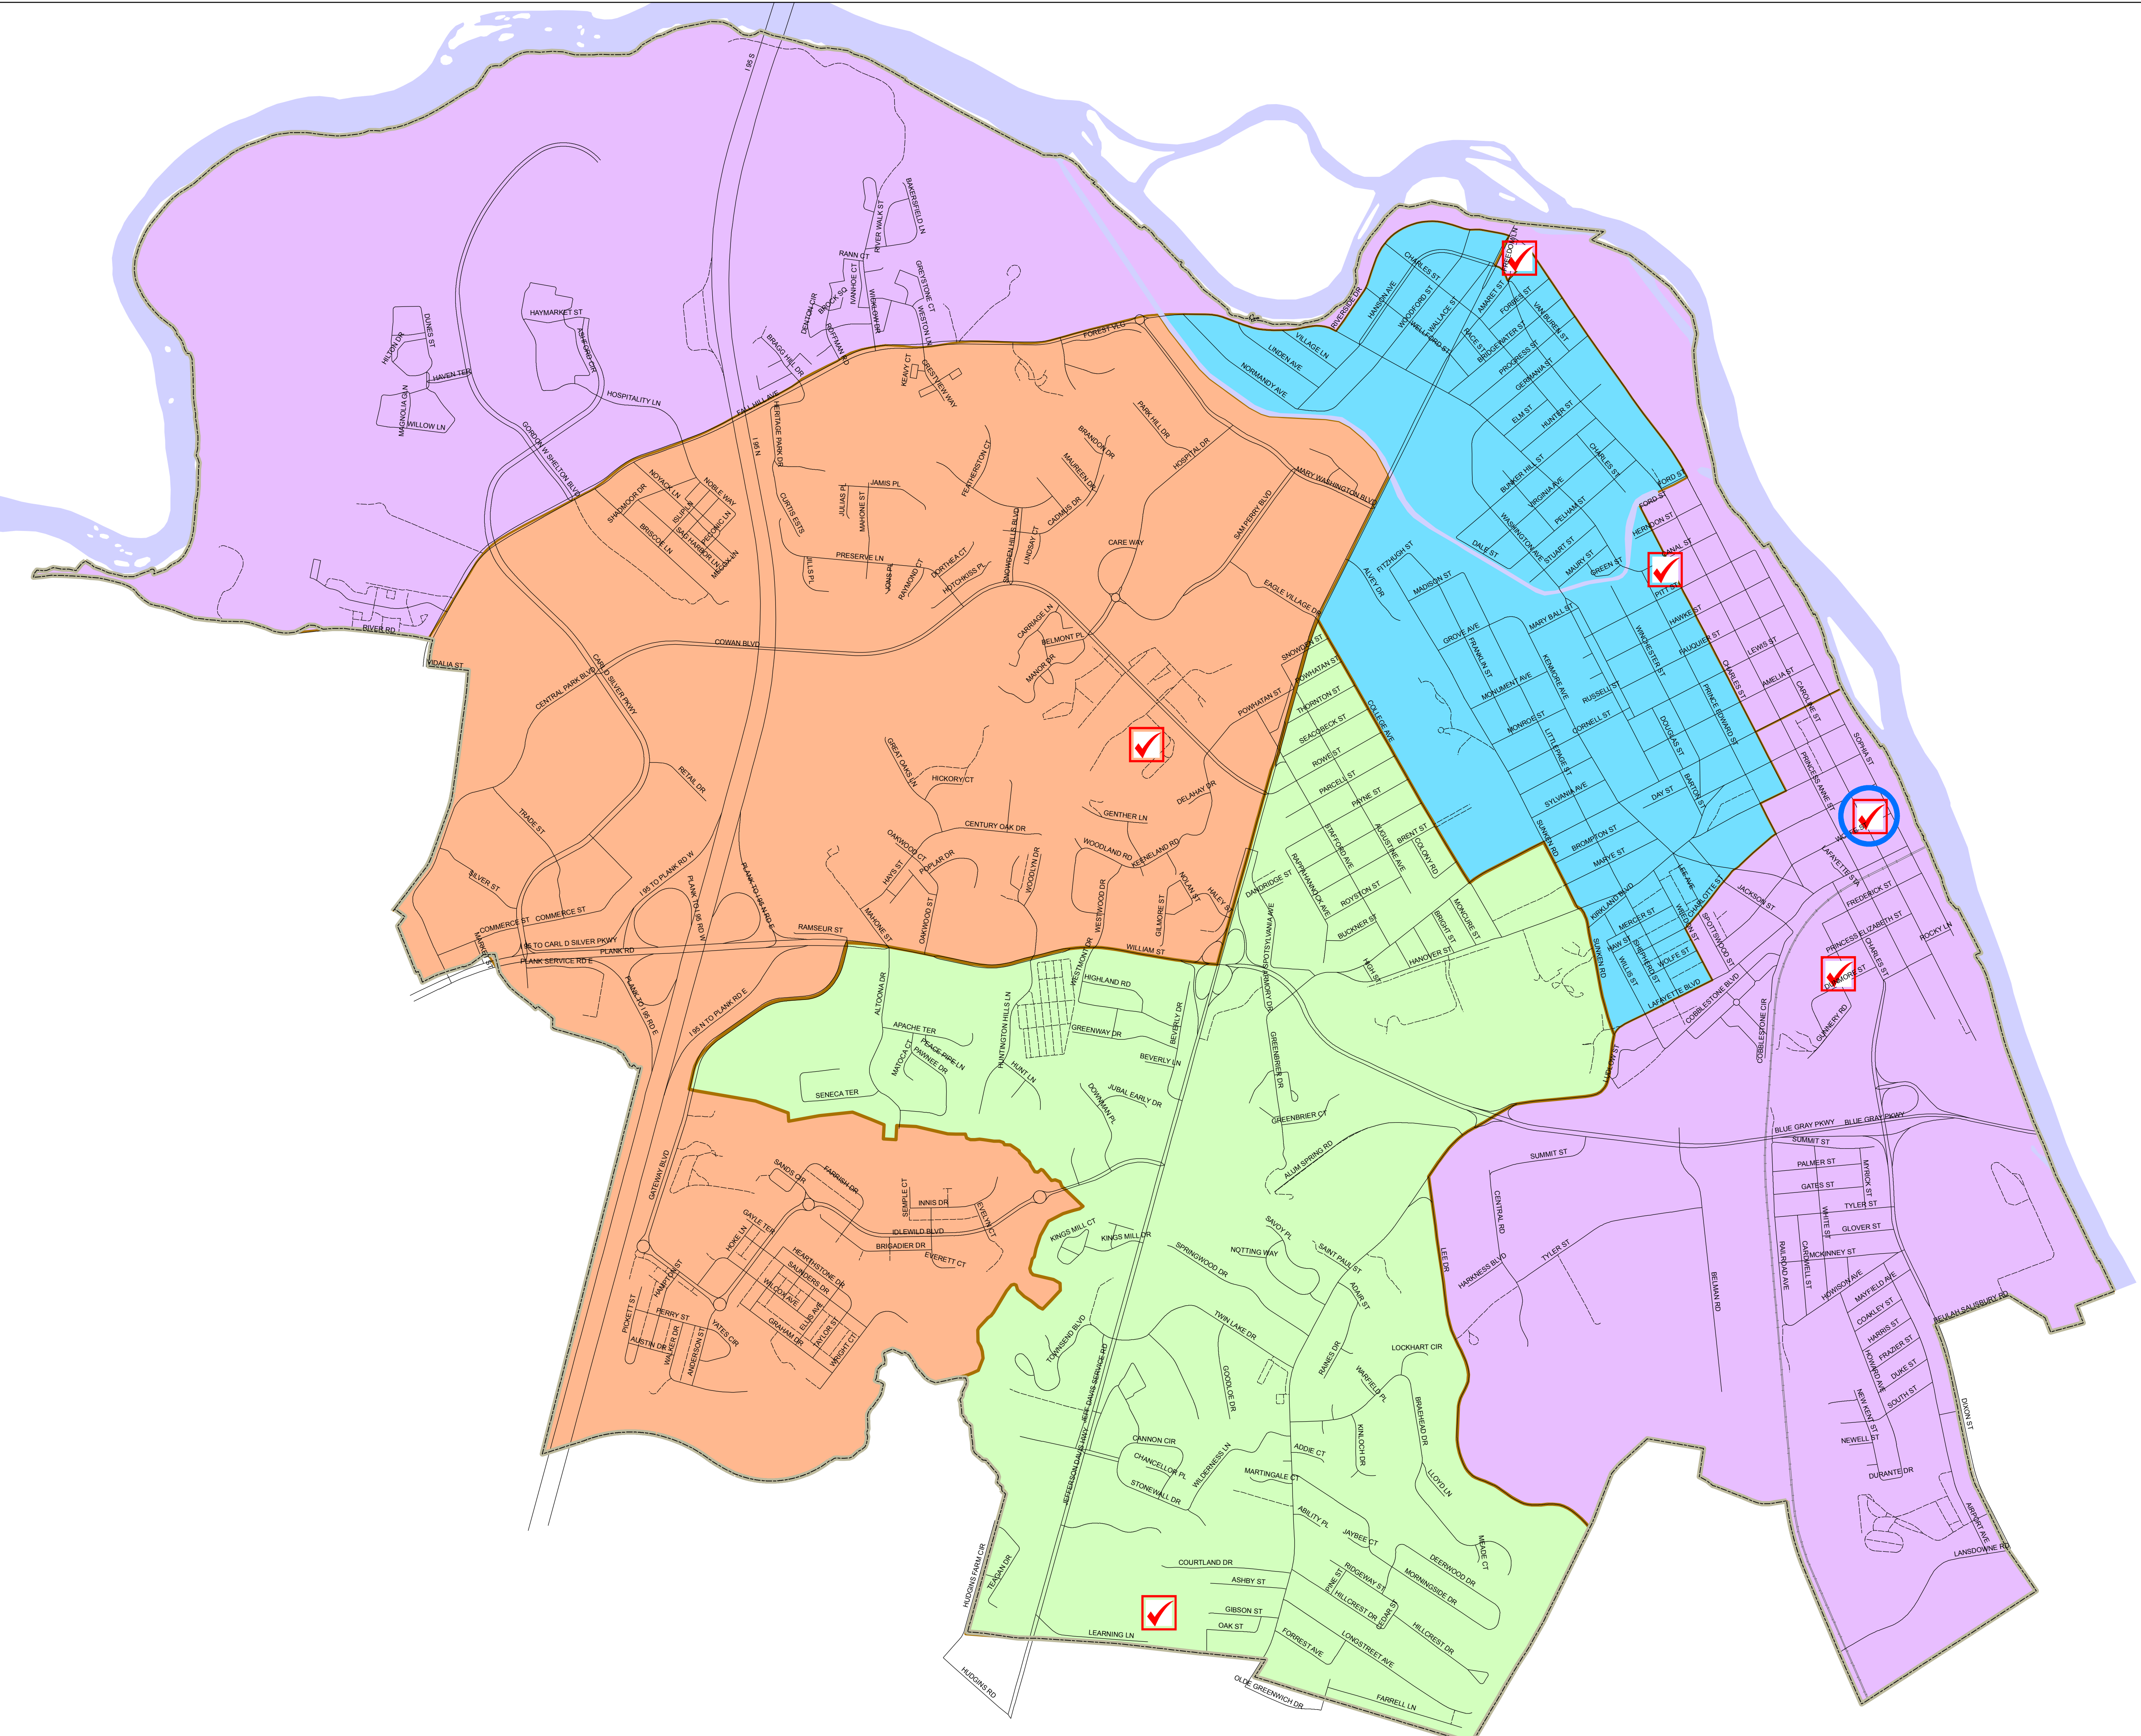

City of Fredericksburg, VA

Map of Wards

Date: May 30, 2019

Legend

-  Ward 1: Precinct 101: Hugh Mercer Elementary School (2100 Cowan Blvd.)
-  Ward 2: Precinct 201: Dorothy Hart Community Center (408 Canal St.)
-  Ward 3: Precinct 301: Walker Grant Middle School (1 Learning Ln)
-  Ward 4: Precinct 401: New City Fellowship Church (200 Prince Edward St.)
Precinct 402: VFW Post 3103 (2701 Princess Anne St.)
-  Polling Locations (See addresses above)
-  Precinct 402
 Precinct 401
-  Ward 4 Precinct Division Line (William St from Charles St. to river)
-  Central Absentee Precinct: Executive Plaza Bldg. (601 Caroline St., Suite 500-A)