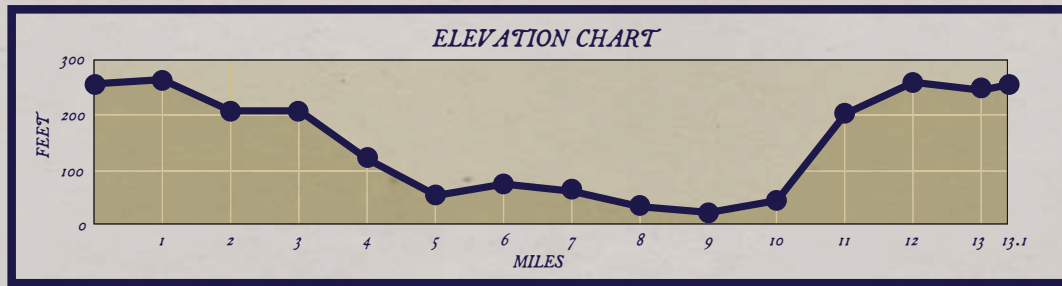

MARINE CORPS HISTORIC HALF

LEGEND

- COURSE
- MILE MARKER
- FOOD STATION
- AID STATION
- WATER POINT